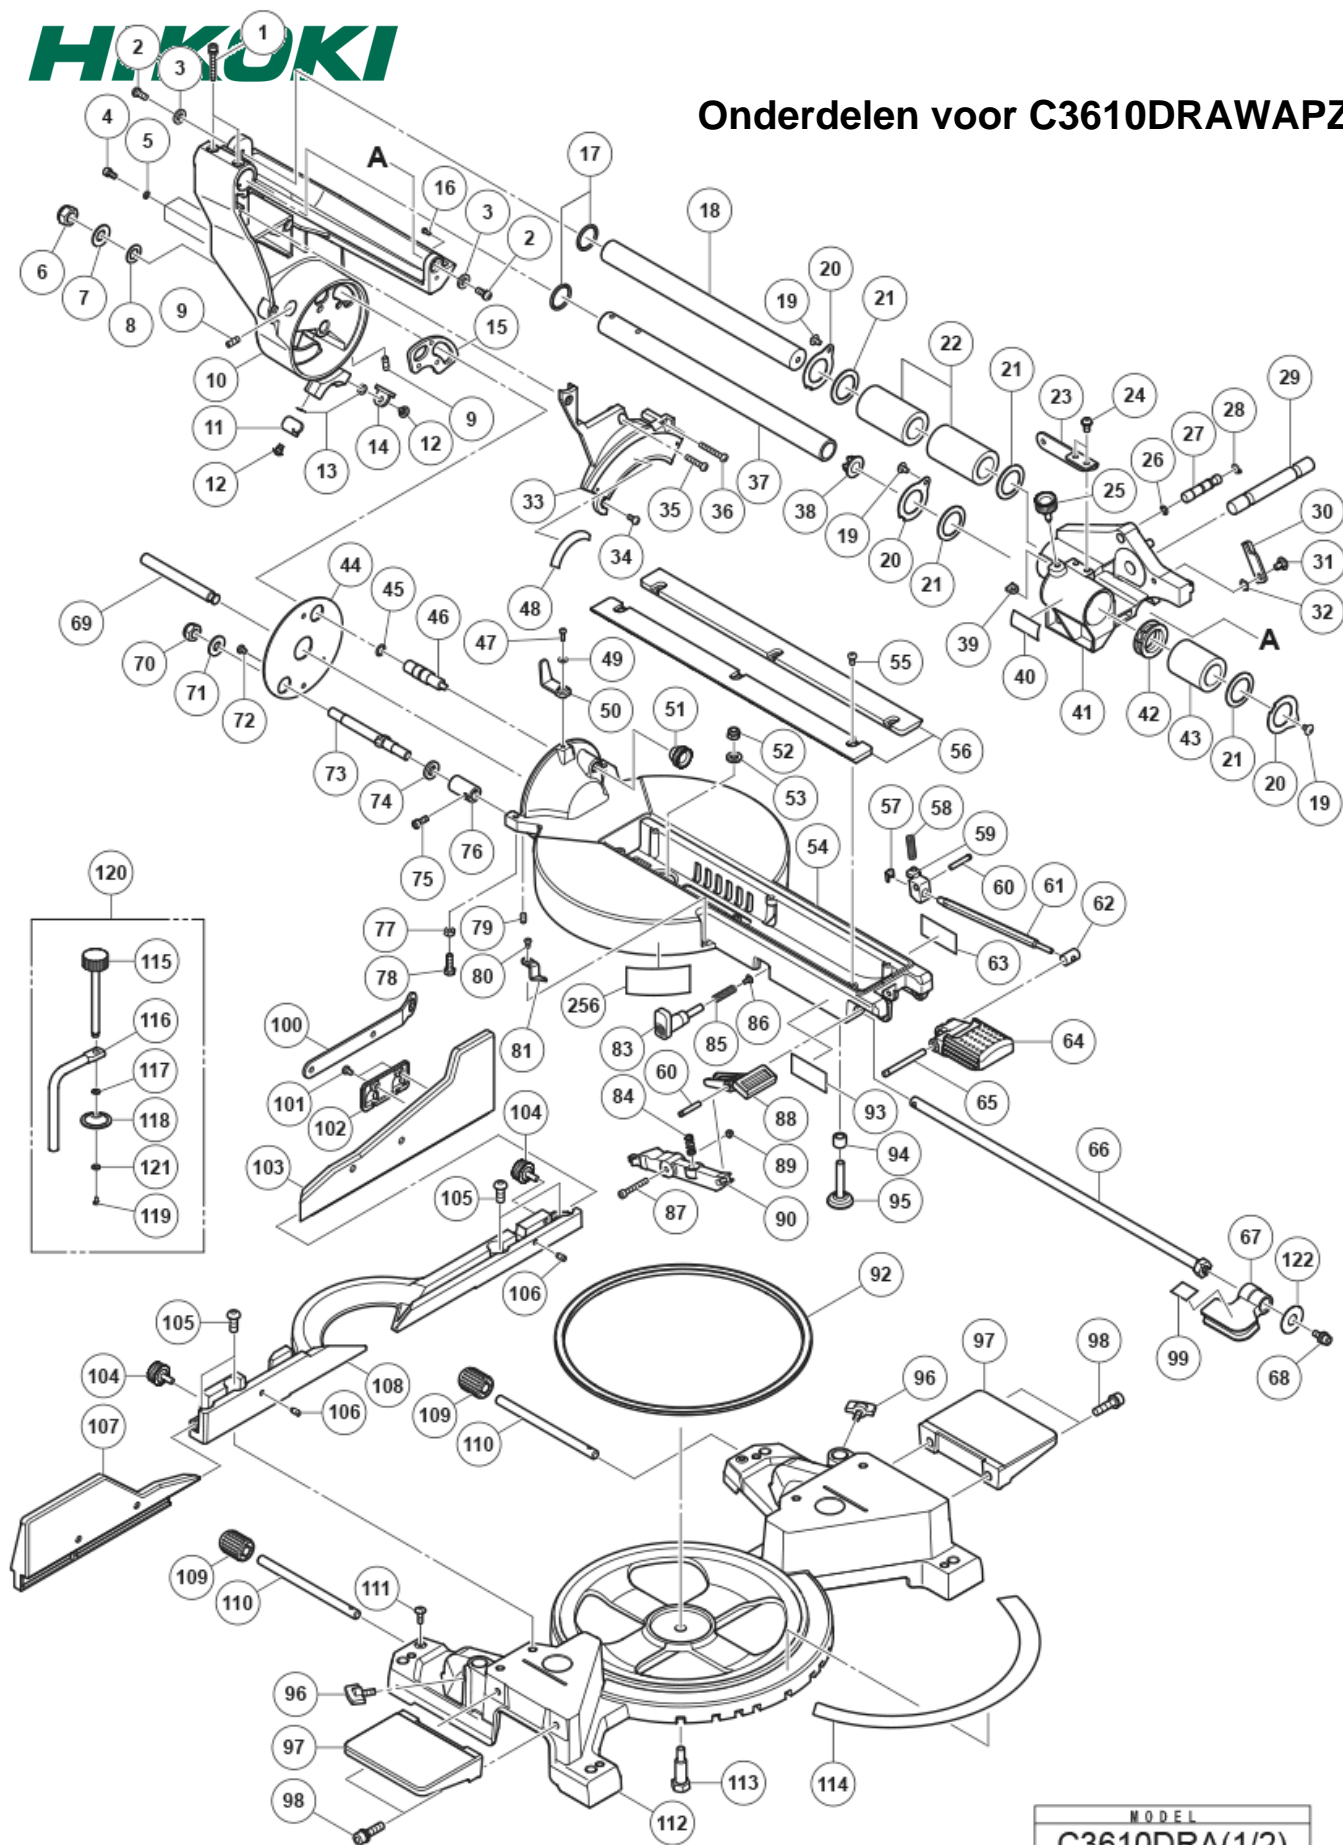

Onderdelen voor C3610DRAWAPZ

nÂ°	Artikel	Aantal gebruikt
250	373679 BUTTON C3610DRA NEW	2
251	373669 PIN C3610DRA NEW	2
252	372621 LASER ASS'Y C3610DRA NEW	1
253	373663 CR.RE. PAN HD. TAPPING SCREW C3610DRA NEW	2
254	373693 SUPPORT SEAT C3610DRA NEW	1
255	373692 RUBBER SLEEVE C3610DRA NEW	1
256	373908 WARNING LABEL (A) (62841)	1
258	LABEL (HIKOKI) (EUROPE)	1
259	373911 LASER LABEL (C) C3610DRA NEW	1
260	373415 TCT SAW BLADE 255MM-D30 HOLE-NT40	1
262	372120 BATTERY BSL 36B18 (EUROPE.AUS.NZL)	1
264	373923 BRACING PLATE C3610DRA NEW	1
265	373963 COLLAR (OD 30) C3610DRA NEW	1
503	329897 BATTERY COVER	1
504	373912 DUST BAG C3610DRA NEW	1
505	BATTERY CHARGER (230V EUROPE PLUG)	1
508	374294 ELBOW C3610DRA NEW	1

Onderdelen voor C3610DRAWAPZ

Rev.1