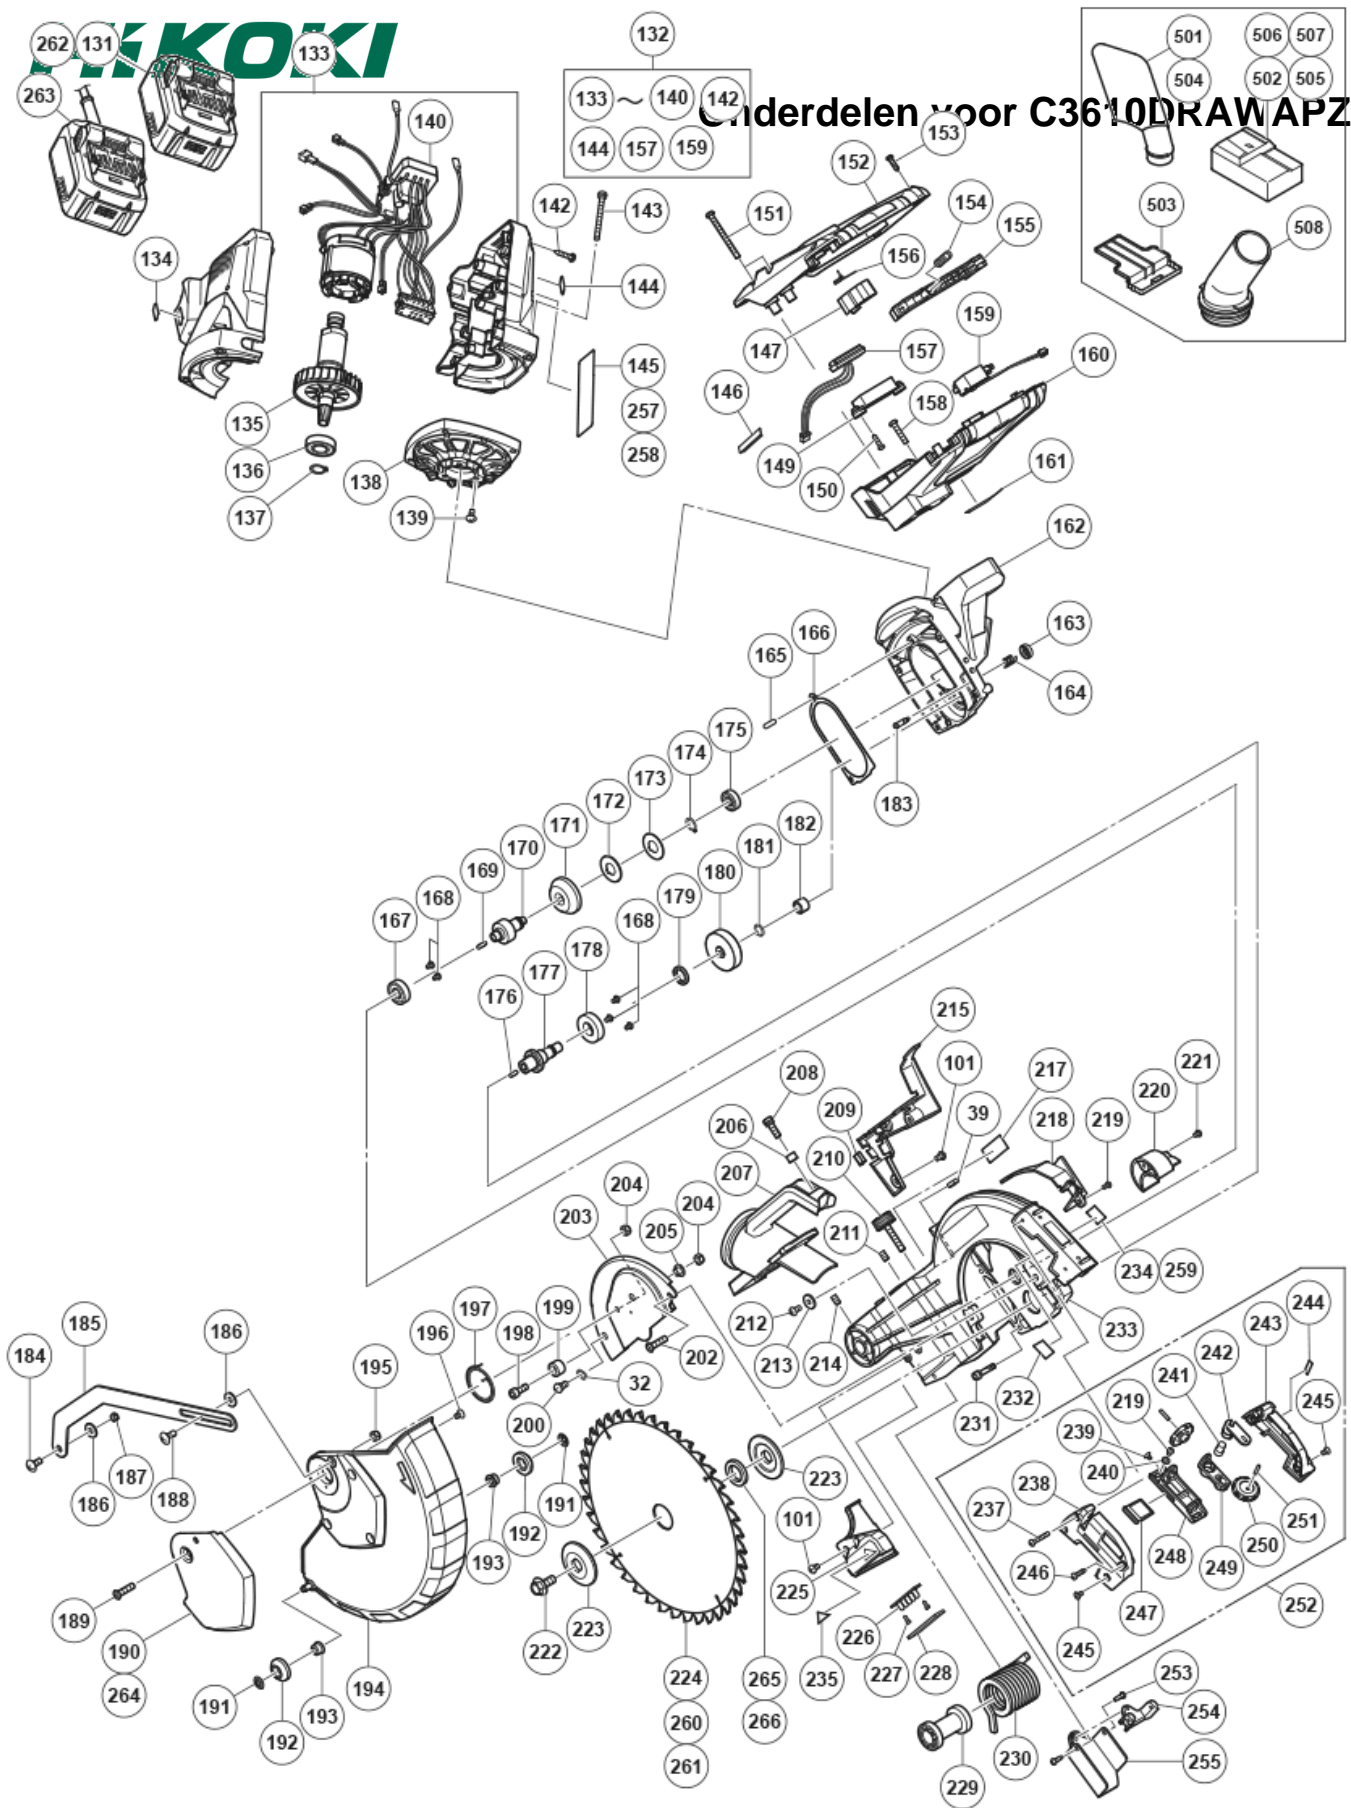

Onderdelen voor C3610DRAWAPZ

MODEL
C3610DRA(2/2)