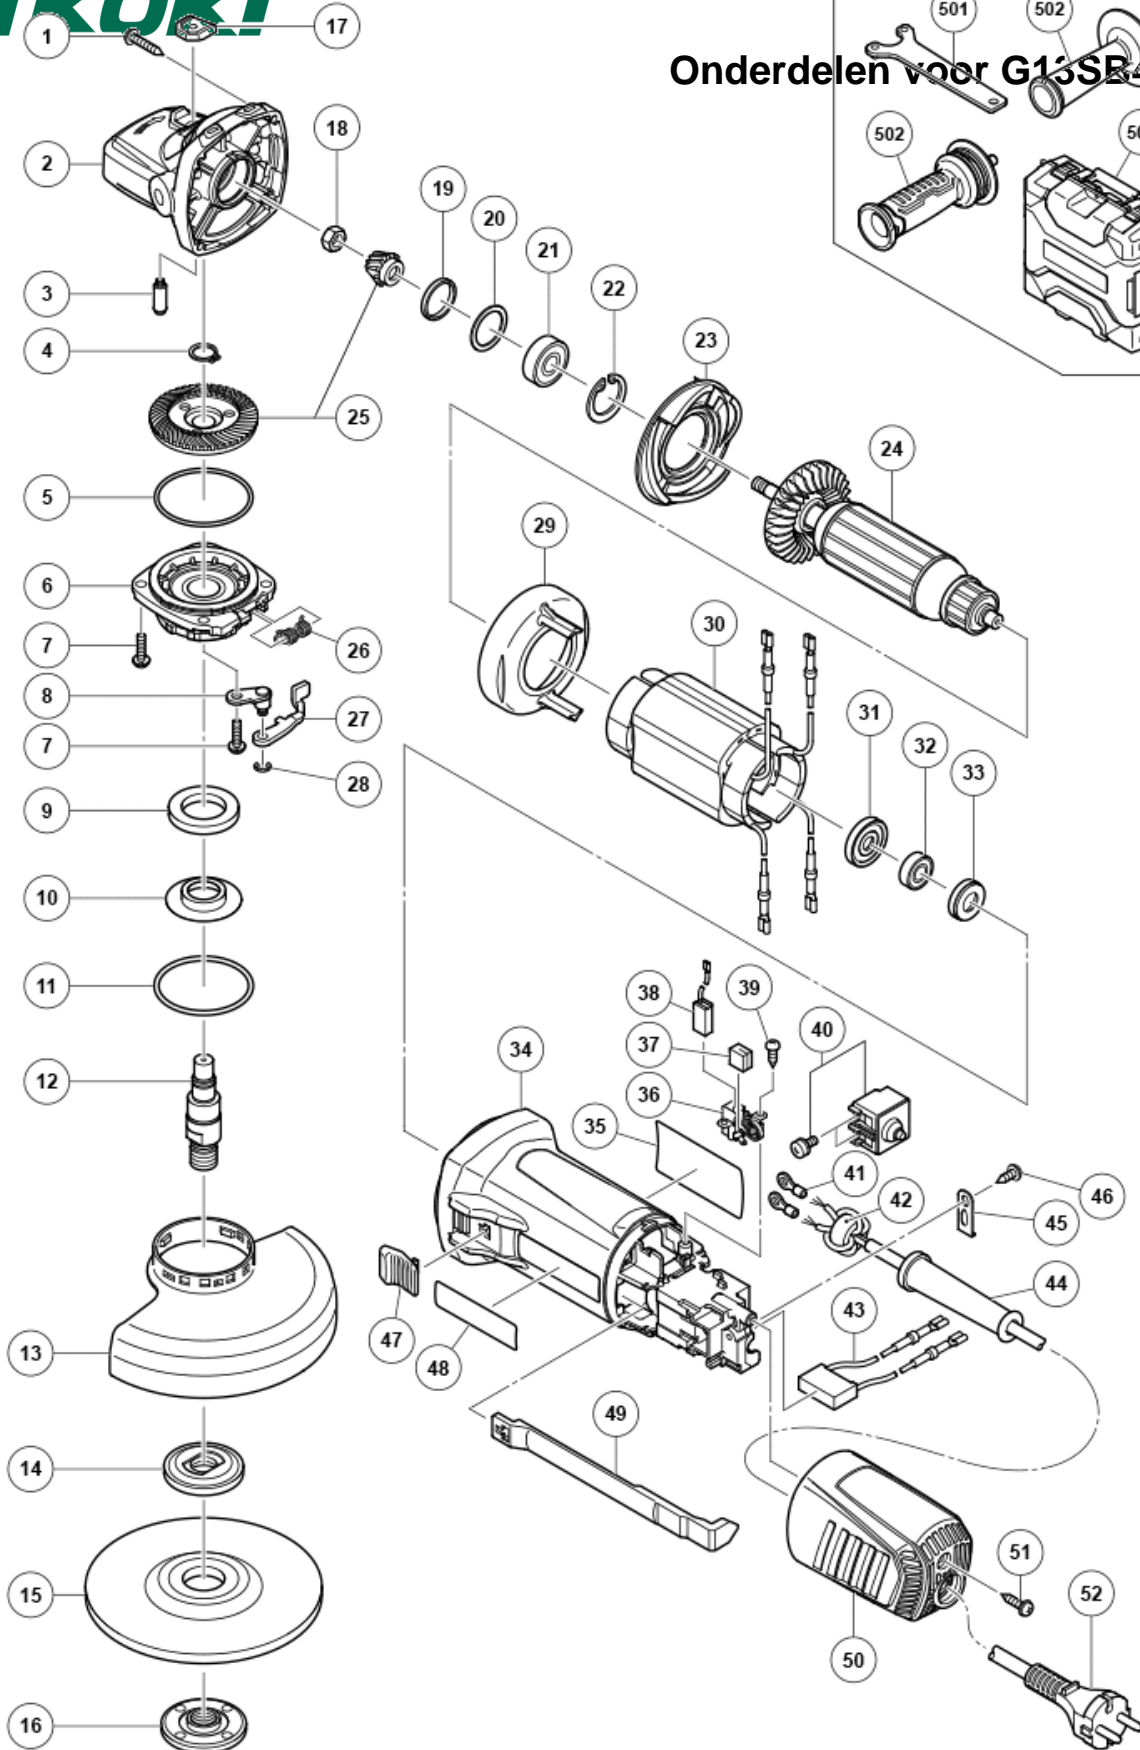

nÂ°	Artikel	Aantal gebruikt
1	307028 TAPPING SCREW (W/FLANGE) D4X25 (BLACK)	4
2	375889 GEAR COVER NEW	1
3	301943 LOCK PIN	1
4	939542 RETAINING RING FOR D12 (10 PCS)	1
5	375899 O-RING NEW	1
6	375887 PACKING GLAND NEW	1
7	376226 SEAL LOCK SCREW (W/SP. WASHER) M4X14 NEW	4
8	375894 LEVER HOLDER NEW	1
9	376227 FELT PACKING NEW	1
10	376228 FRINGER NEW	1
11	375900 O-RING NEW	1
12	375895 SPINDLE NEW	1
13	375904 WHEEL GUARD NEW	1
14	376067 WHEEL WASHER (OLD 937817Z)	1
15	316822 D. C. WHEELS 125MM A36Q (25 PCS.)	1
16	339579 WHEEL NUT M14 NEW	1
17	336535 PUSHING BUTTON	1
18	301941 SPECIAL NUT M7	1
19	308543 SEAL RING (A)	1
20	980866 WASHER (C)	1
21	629VVM BALL BEARING 629VVMC2EPS2L	1
22	939554 RETAINING RING FOR D26 HOLE (10 PCS)	1
23	336542 DIFFUSER	1
24	361131E ARMATURE ASS'Y 230 VOLT NEW	1
25	375888 GEAR AND PINION SET NEW	1
26	376229 SPRING NEW	1
27	375892 LEVER NEW	1
28	6685336 RETAINING RING D4	1
29	336530 FAN GUIDE	1
30	341070F STATOR ASS'Y 230-240 VOLT NEW	1
31	336536 DUST SEAL	1
32	336871 BALL BEARING 698SS	1
33	309929 RUBBER BUSHING	1
34	375878 HOUSING NEW	1
35	NAME PLATE	1
36	336537 BRUSH HOLDER	2
37	336872 CUSHION SPONGE	2
38	999088 CARBON BRUSH	2

nÂ°	Artikel	Aantal gebruikt
39	328210 TAPPING SCREW D3X8	4
40	376230 PUSHING BUTTON SWITCH NEW	1
41	980063 TERMINAL	2
42	334379 FERRITE CORE	1
43	375898 NOISE SUPPRESSOR NEW	1
44	953327 CORD ARMOR D8.8	1
45	937631 CORD CLIP	1
46	305720 TAPPING SCREW D4X12 (W/FLANGE)	1
47	314428 SLIDE KNOB	1
48	BRAND LABEL	1
49	375882 SLIDE BAR NEW	1
50	370047 TAIL COVER NEW	1
51	301653 TAPPING SCREW (W/FLANGE) D4X20 (BLACK)	1
52	500247Z CORD (NEW 714500)	1
501	938332Z WRENCH	1
502	994322 SIDE HANDLE	1
502	336865 SIDE HANDLE (VIBRATION-ABSORBING) (OLD 325496)	1
503	376233 PLASTIC CARRYING CASE NEW	1

Onderdelen voor G13SB4Y2Z

MODEL
G13SB4