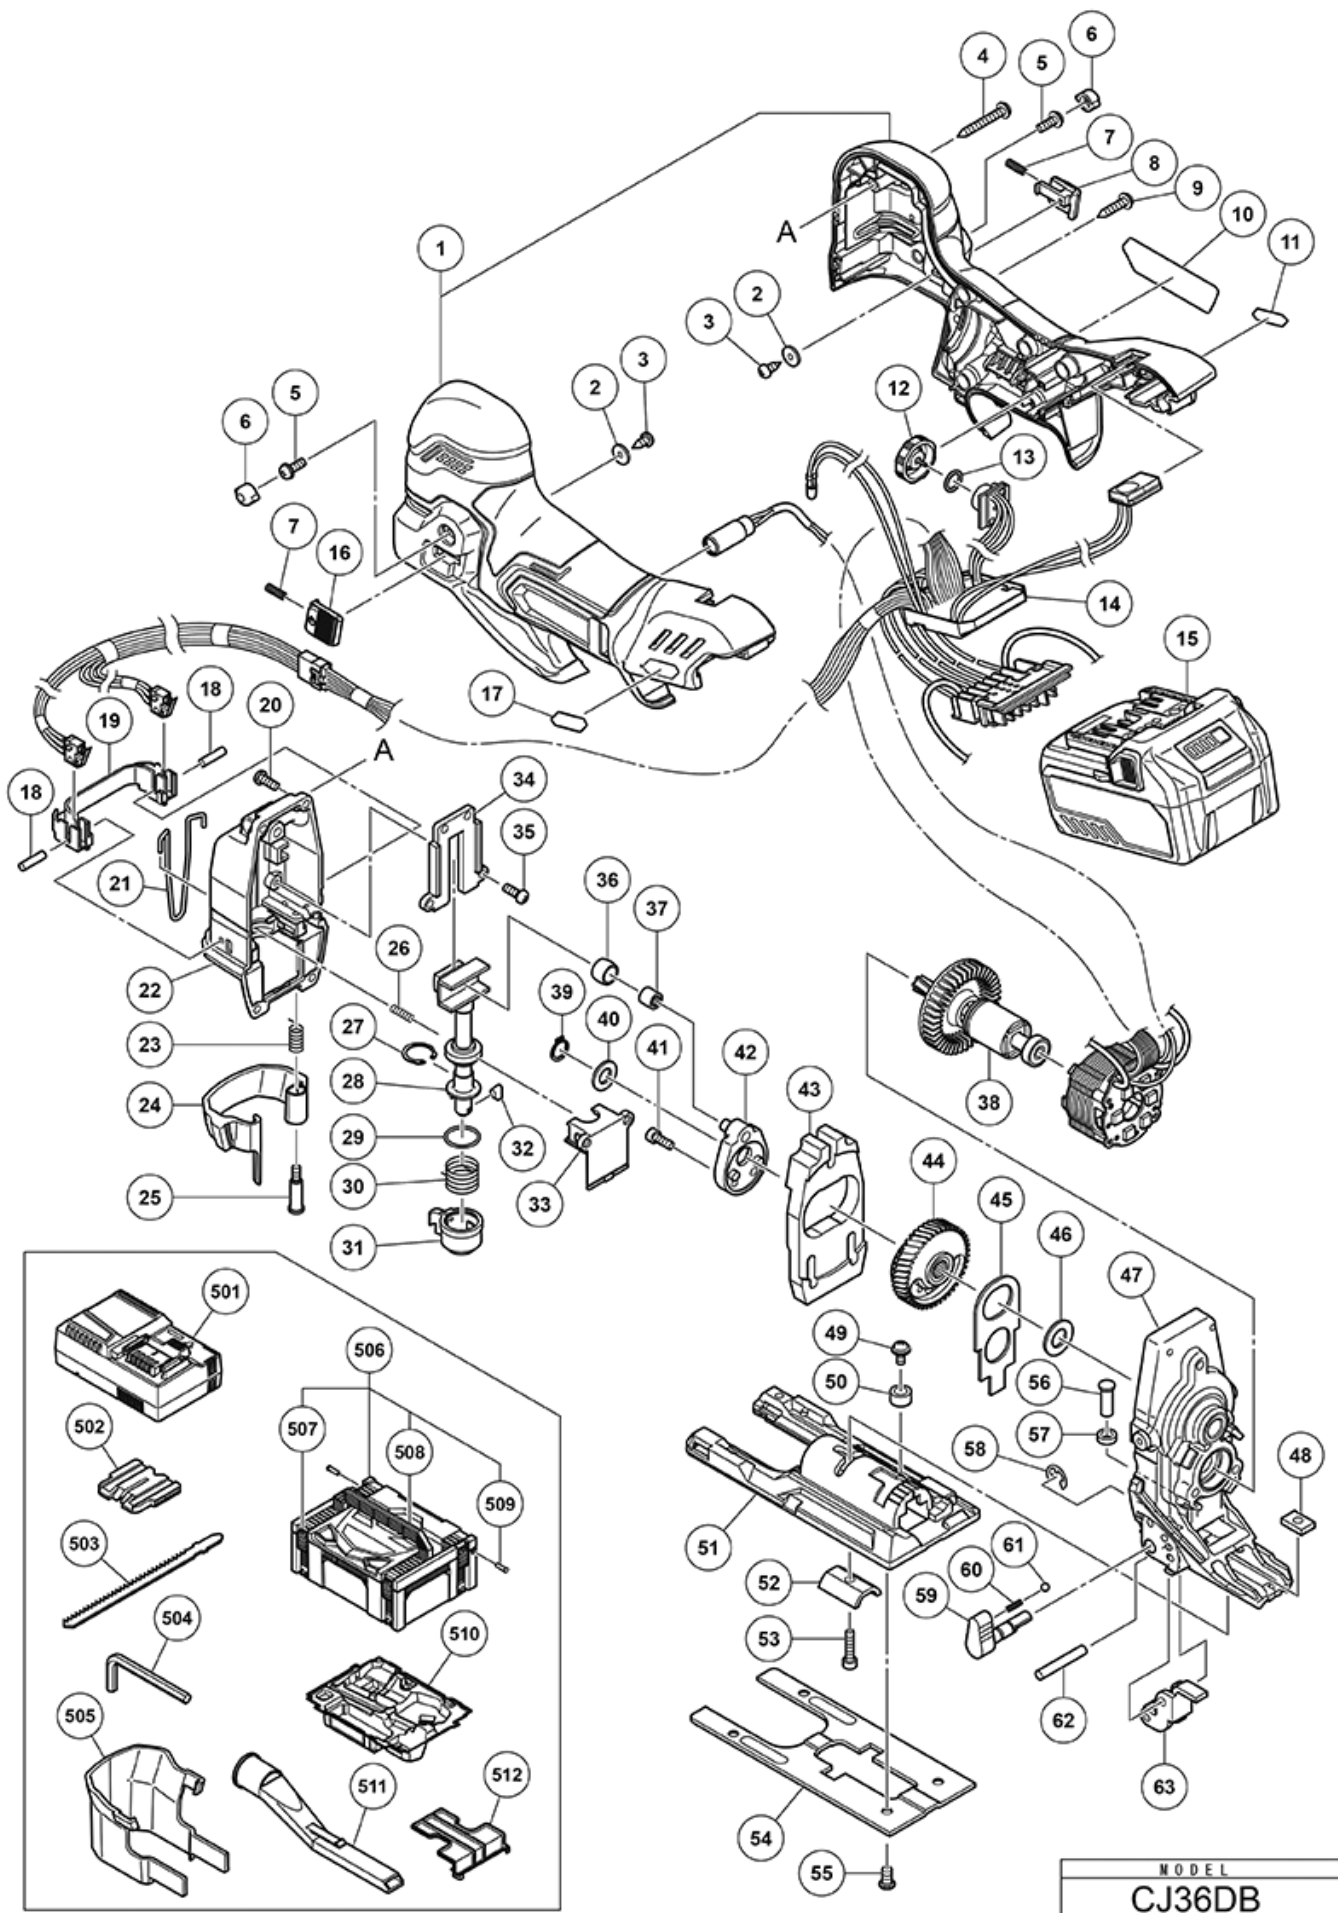

nÂ°	Artikel	Aantal gebruikt
604	321593 GUIDE	1
606	339018 SUB BASE NEW	1

Rev.1