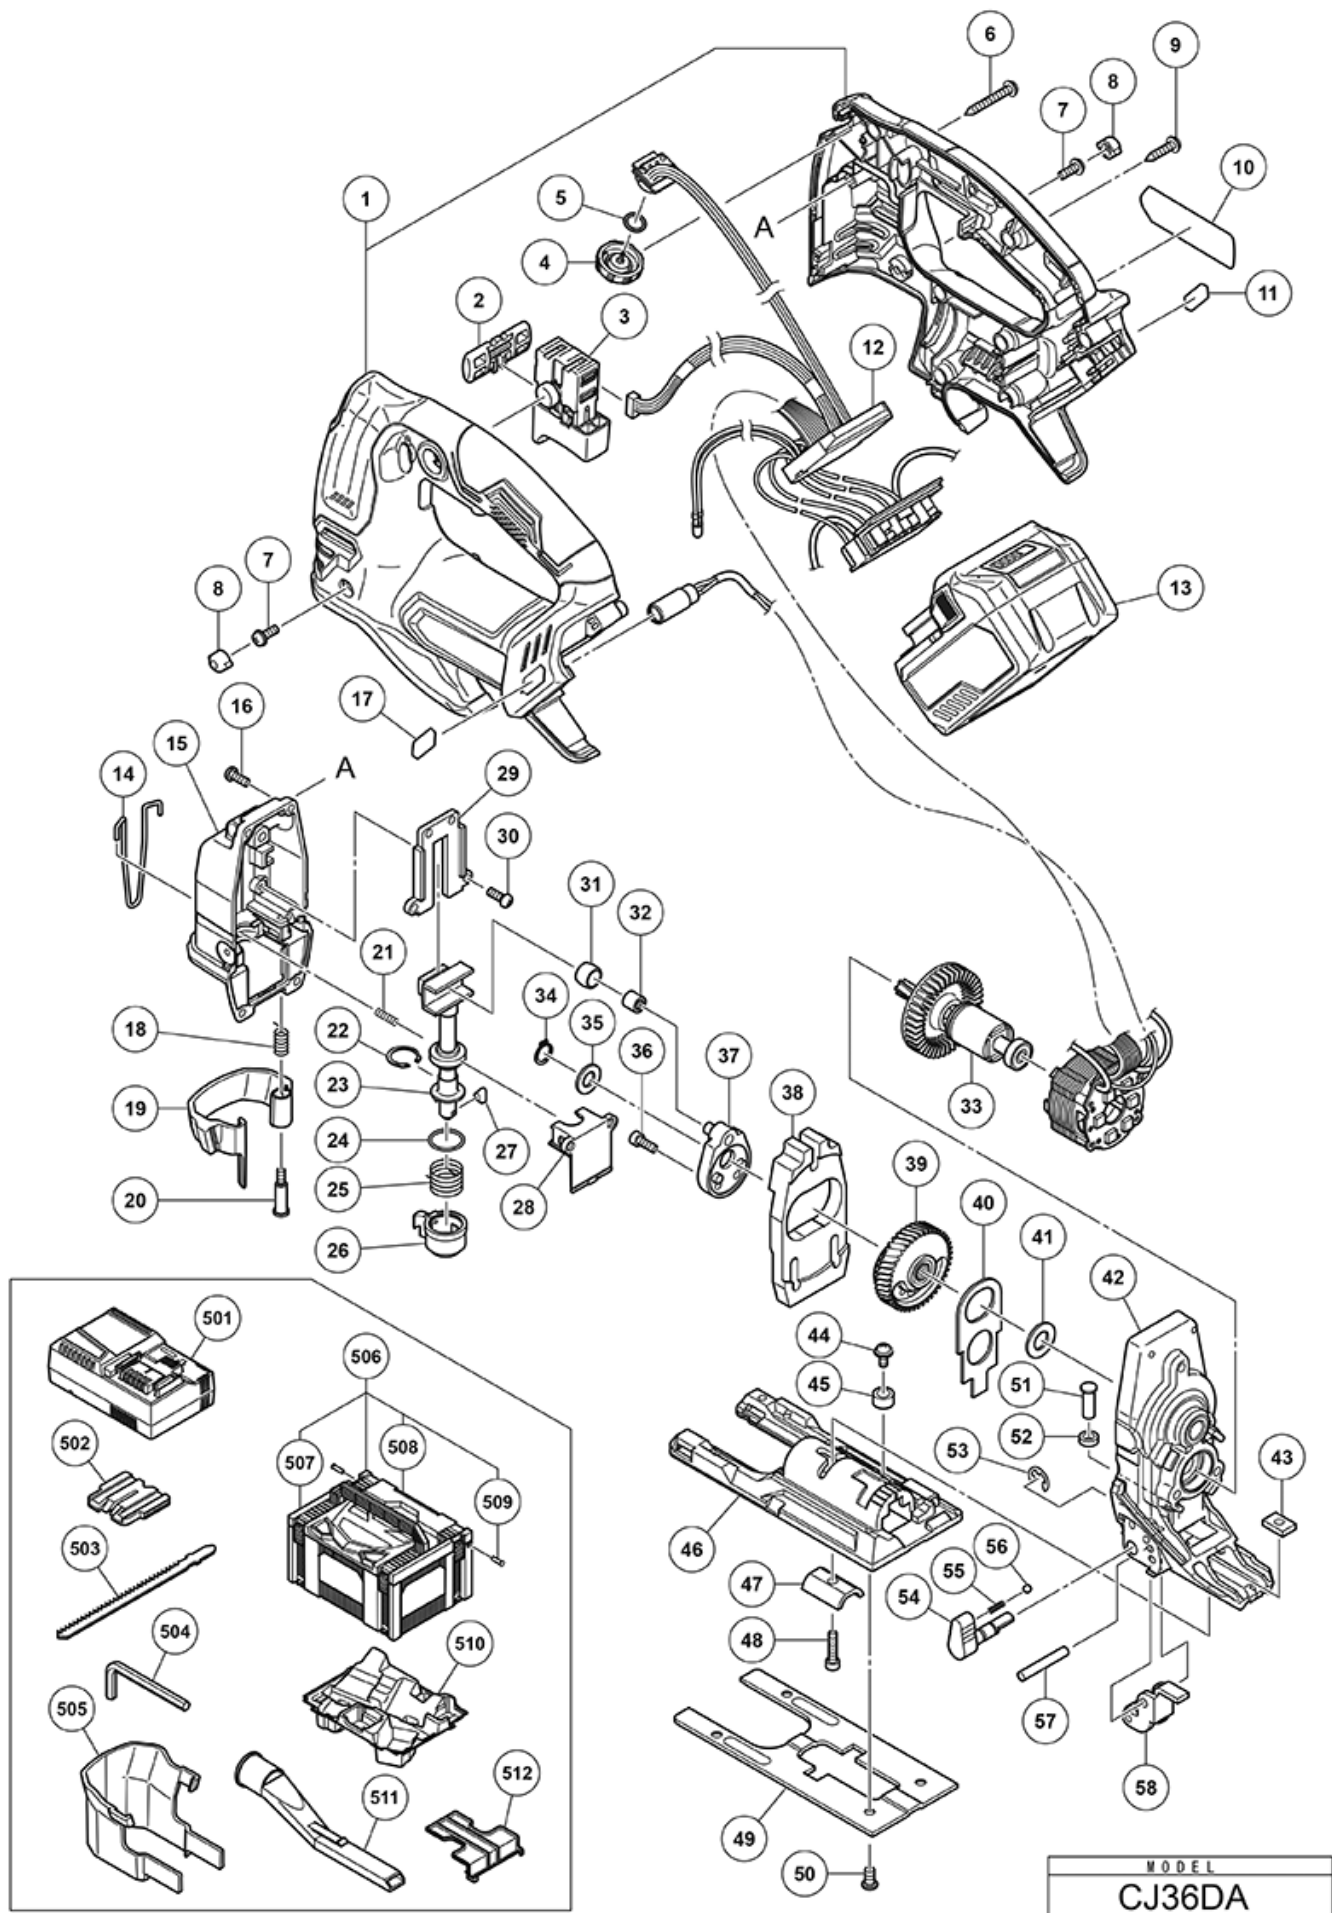

nÂ°	Artikel	Aantal gebruikt
39	375852 GEAR NEW	1
40	338999 ORBITAL CAM NEW	1
41	957540 WASHER (A)	1
42	375870 GEAR COVER NEW	1
43	332425 PLATE NUT	1
44	375857 MACHINE SCREW (W/WASHER) M4X5 NEW	1
45	321576 RUBBER BUSHING	1
46	375854 BASE NEW	1
47	339663 BASE LOCKER NEW	1
48	949658 HEX.SOCKET HD.BOLT M5X18 (10 PCS)	1
49	375855 BASE PLATE NEW	1
50	321996 SPECIAL BOLT	4
51	339019 ORBITAL PIN NEW	1
52	305740 FELT	1
53	673489 RETAINING RING (E-TYPE)	1
54	338992 CHANGE KNOB NEW	1
55	982454 SPRING (C)	1
56	335297 STEEL BALL 5/32 (10 PCS)	1
57	338990 NEEDLE ROLLER NEW	1
58	339297 ROLLER HOLDER	1
501	CHARGER (MODEL UC 18YSL3)	1
502	338997 SPLINTER GUARD NEW	1
503	879357 JIG SAW BLADES NO.41 (5 PCS.)	1
504	944458 HEX. BAR WRENCH 4MM	1
505	338996 CHIP COVER NEW	1
506	337108 CASE ASS'Y (STACKABLE)	1
507	336472 LATCH	4
508	336473 HANDLE	1
509	336474 HINGE	2
510	375861 INNER TRAY CJ36DA (HSC) NEW	1
511	370492 DUST COLLECTOR NEW	1
512	329897 BATTERY COVER	2
601	325149 GREASE (MOLUB-ALLOY NO.777-1) 75G	1
602	309922 GREASE FOR IMPACT DRIVER (500G)	1
603	930035 GREASE (SEP-3A) (100G) (NEW 714831)	1
604	321593 GUIDE	1
606	339018 SUB BASE NEW	1

Rev.1