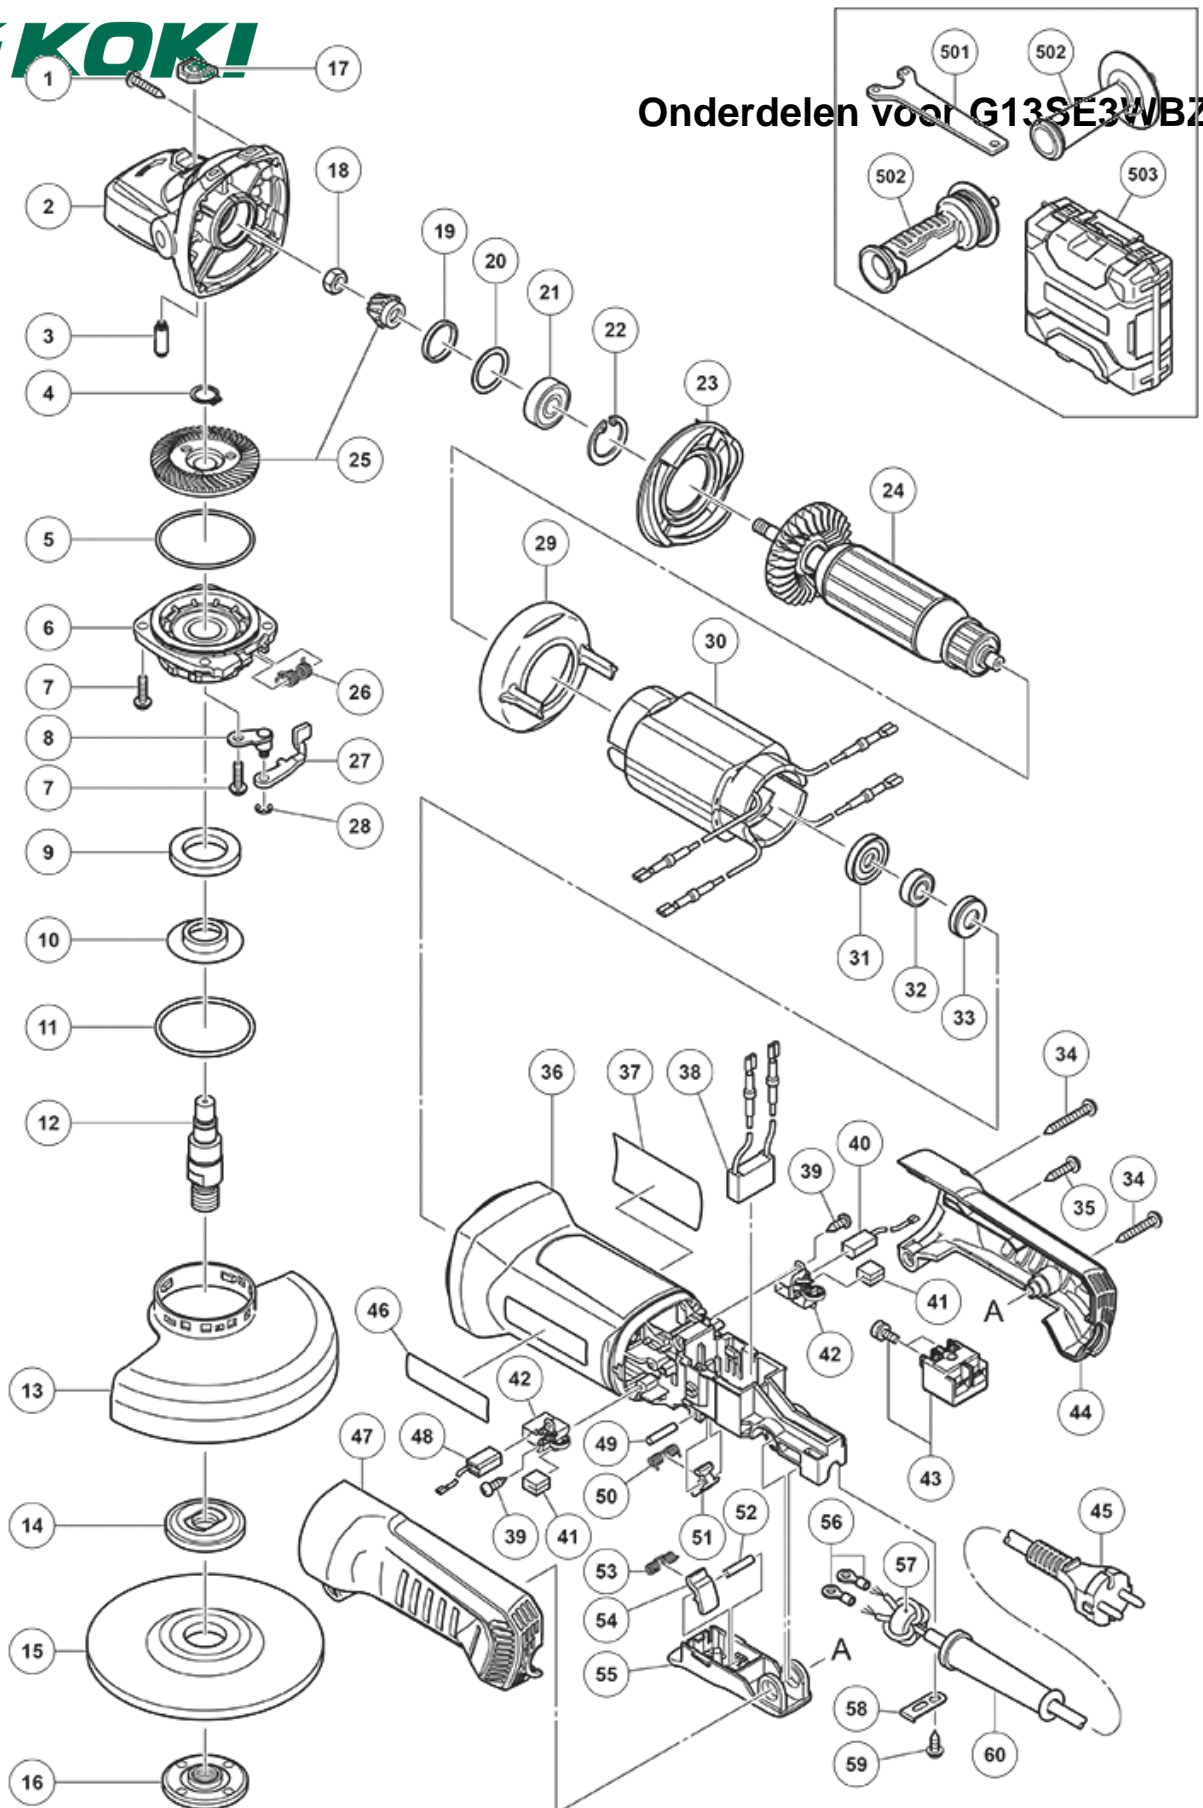

nÂ°	Artikel	Aantal gebruikt
38	375897 NOISE SUPPRESSOR NEW	1
39	328210 TAPPING SCREW D3X8	4
40	999076 CARBON BRUSH (AUTO STOP TYPE) (1 PAIR)	1
41	336872 CUSHION SPONGE	2
42	336537 BRUSH HOLDER	2
43	376230 PUSHING BUTTON SWITCH NEW	1
43	376232 PUSHING BUTTON SWITCH 230 VOLT NEW	1
44	375881 TAIL COVER (B) NEW	1
45	500390Z CORD 5M 2 X 1.5 FOR HOL (NEW 714520)	1
46	BRAND LABEL	1
47	375880 TAIL COVER (A) NEW	1
48	999088 CARBON BRUSH	1
51	375885 ON LOCK LEVER NEW	1
52	375902 PIN NEW	1
53	375901 SPRING NEW	1
54	375886 OFF LOCK LEVER NEW	1
55	375884 SWITCH LEVER NEW	1
55	375883 SWITCH LEVER NEW	1
56	980063 TERMINAL	2
57	334379 FERRITE CORE	1
58	937631 CORD CLIP	1
59	305720 TAPPING SCREW D4X12 (W/FLANGE)	1
60	953327 CORD ARMOR D8.8	1
501	938332Z WRENCH	1
502	994322 SIDE HANDLE	1
503	376233 PLASTIC CARRYING CASE NEW	1

Onderdelen voor G13SE3WBZ

MODEL
G13SE3