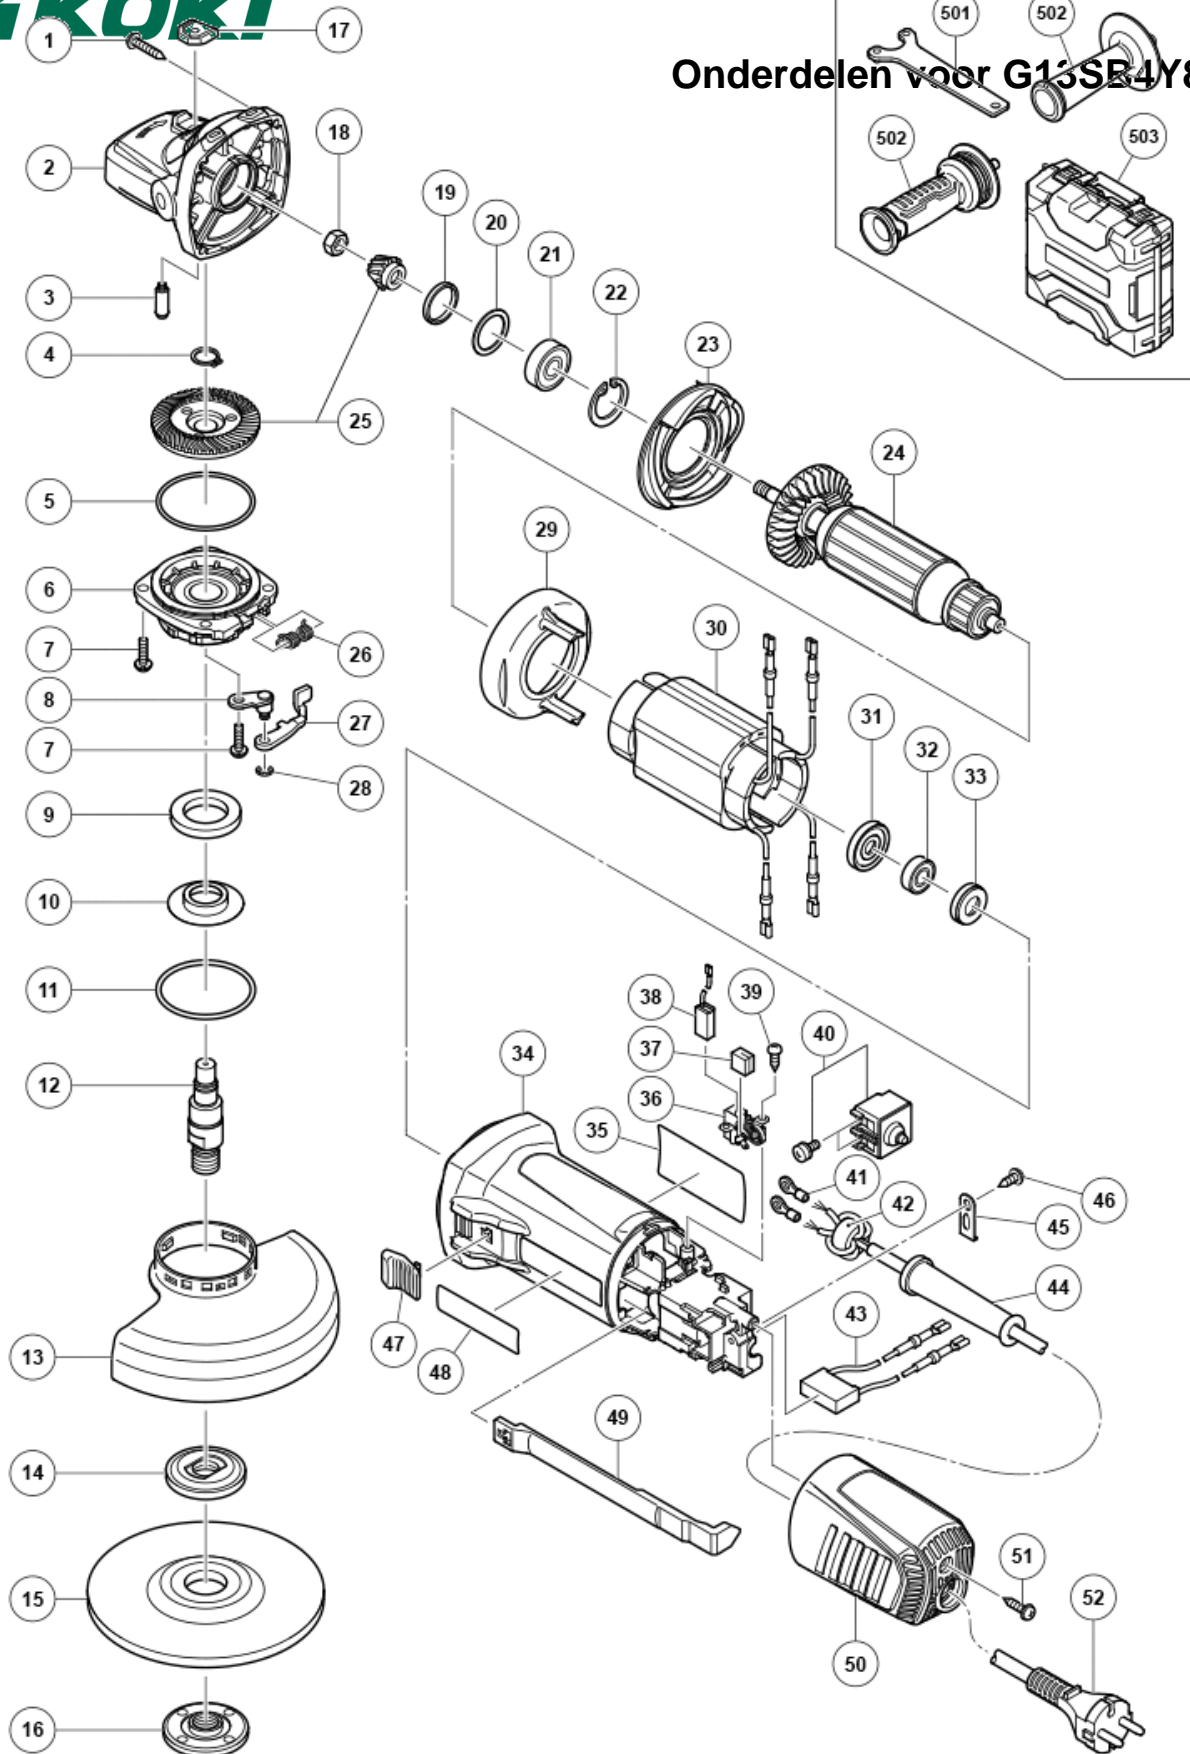

nÂ°	Artikel	Aantal gebruikt
1	307028 TAPPING SCREW (W/FLANGE) D4X25 (BLACK)	4
2	375889 GEAR COVER NEW	1
3	301943 LOCK PIN	1
4	939542 RETAINING RING FOR D12 (10 PCS)	1
5	375899 O-RING NEW	1
6	375887 PACKING GLAND NEW	1
7	376226 SEAL LOCK SCREW (W/SP. WASHER) M4X14 NEW	4
8	375894 LEVER HOLDER NEW	1
9	376227 FELT PACKING NEW	1
10	376228 FRINGER NEW	1
11	375900 O-RING NEW	1
12	375895 SPINDLE NEW	1
13	375904 WHEEL GUARD NEW	1
14	376067 WHEEL WASHER (OLD 937817Z)	1
15	316822 D. C. WHEELS 125MM A36Q (25 PCS.)	1
16	339579 WHEEL NUT M14 NEW	1
17	336535 PUSHING BUTTON	1
18	301941 SPECIAL NUT M7	1
19	308543 SEAL RING (A)	1
20	980866 WASHER (C)	1
21	629VVM BALL BEARING 629VVMC2EPS2L	1
22	939554 RETAINING RING FOR D26 HOLE (10 PCS)	1
23	336542 DIFFUSER	1
24	361131E ARMATURE ASS'Y 230 VOLT NEW	1
25	375888 GEAR AND PINION SET NEW	1
26	376229 SPRING NEW	1
27	375892 LEVER NEW	1
28	6685336 RETAINING RING D4	1
29	336530 FAN GUIDE	1
30	341070F STATOR ASS'Y 230-240 VOLT NEW	1
31	336536 DUST SEAL	1
32	336871 BALL BEARING 698SS	1
33	309929 RUBBER BUSHING	1
34	375878 HOUSING NEW	1
35	NAME PLATE	1
36	336537 BRUSH HOLDER	2
37	336872 CUSHION SPONGE	2
38	999088 CARBON BRUSH	2

nÂ°	Artikel	Aantal gebruikt
39	328210 TAPPING SCREW D3X8	4
40	376230 PUSHING BUTTON SWITCH NEW	1
41	980063 TERMINAL	2
42	334379 FERRITE CORE	1
43	375898 NOISE SUPPRESSOR NEW	1
44	953327 CORD ARMOR D8.8	1
45	937631 CORD CLIP	1
46	305720 TAPPING SCREW D4X12 (W/FLANGE)	1
47	314428 SLIDE KNOB	1
48	BRAND LABEL	1
49	375882 SLIDE BAR NEW	1
50	370047 TAIL COVER NEW	1
51	301653 TAPPING SCREW (W/FLANGE) D4X20 (BLACK)	1
52	500247Z CORD (NEW 714500)	1
501	938332Z WRENCH	1
502	994322 SIDE HANDLE	1
502	336865 SIDE HANDLE (VIBRATION-ABSORBING) (OLD 325496)	1
503	376233 PLASTIC CARRYING CASE NEW	1

Onderdelen voor G13SB4Y8Z

MODEL
G13SB4