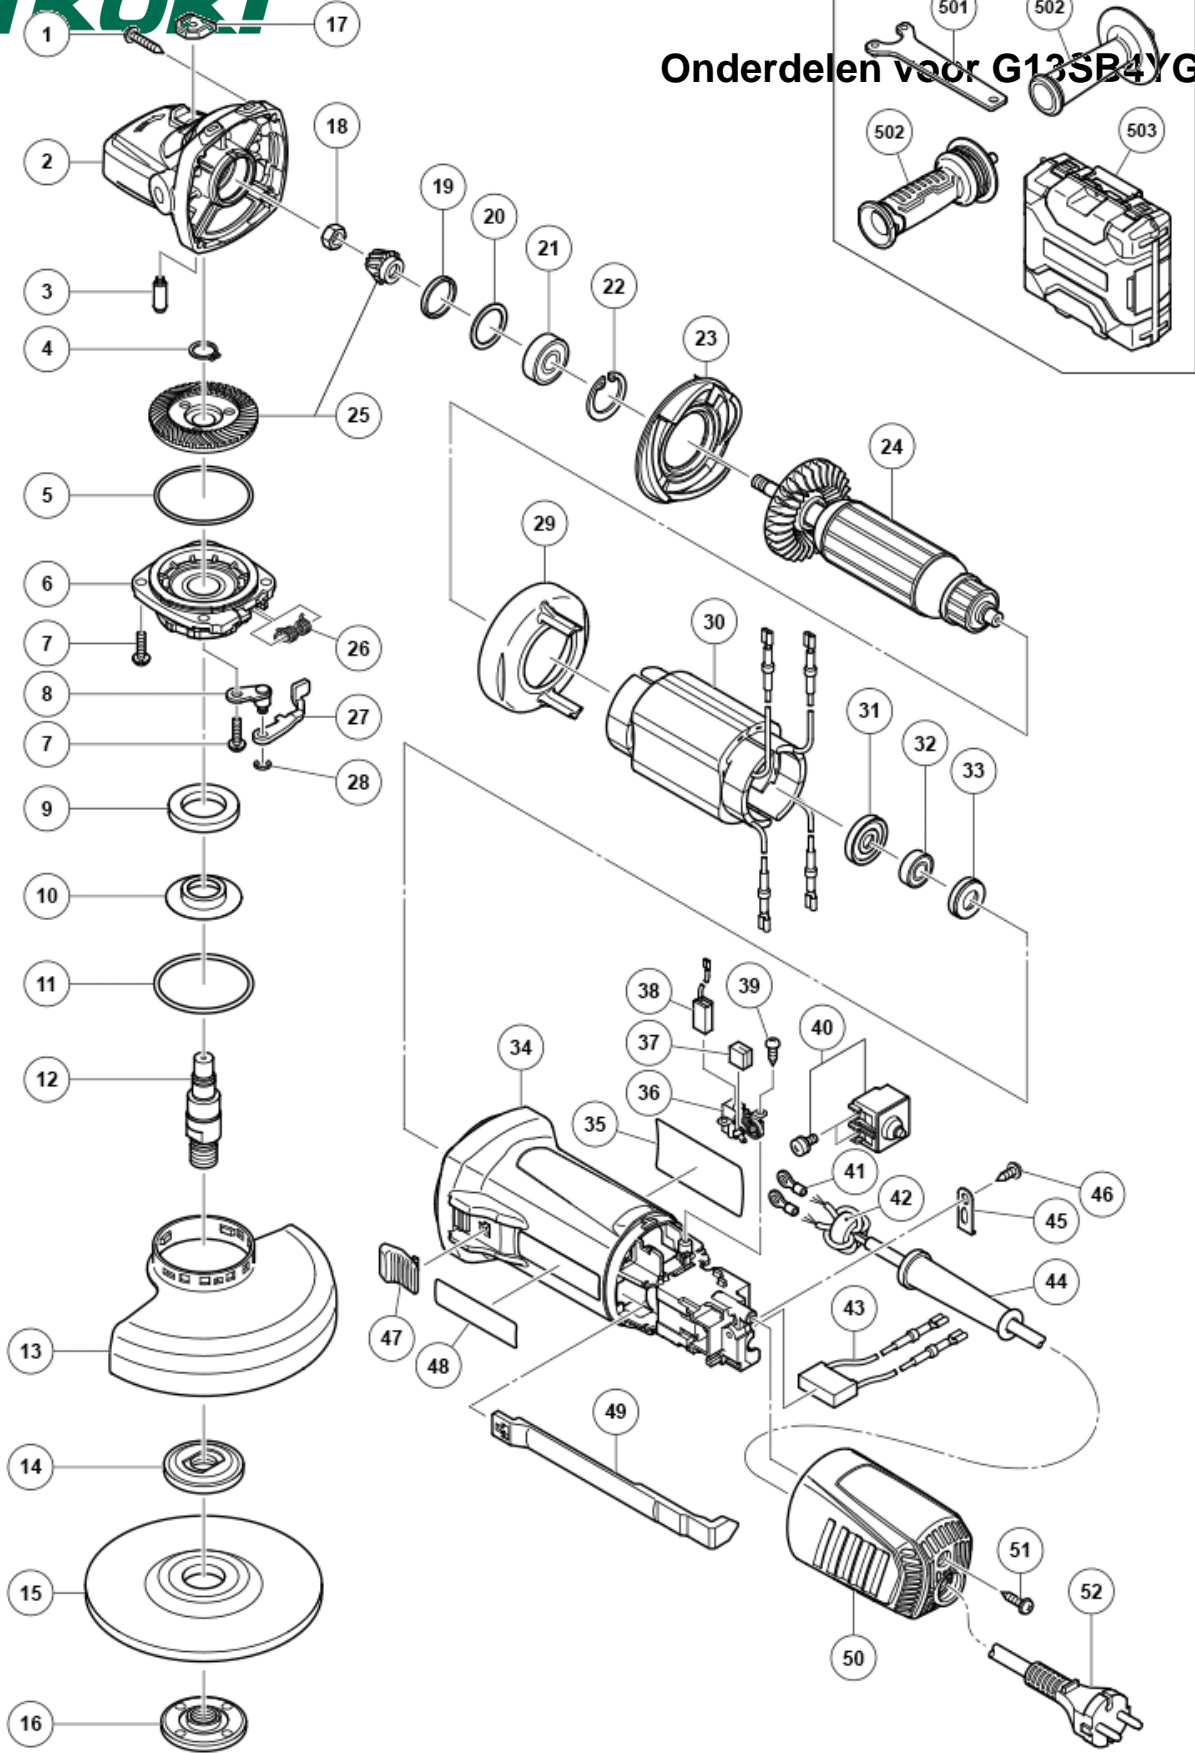

nÂ°	Artikel	Aantal gebruikt
1	307028 TAPPING SCREW (W/FLANGE) D4X25 (BLACK)	4
2	375889 GEAR COVER NEW	1
3	301943 LOCK PIN	1
4	939542 RETAINING RING FOR D12 (10 PCS)	1
5	375899 O-RING NEW	1
6	375887 PACKING GLAND NEW	1
7	376226 SEAL LOCK SCREW (W/SP. WASHER) M4X14 NEW	4
8	375894 LEVER HOLDER NEW	1
9	376227 FELT PACKING NEW	1
10	376228 FRINGER NEW	1
11	375900 O-RING NEW	1
12	375895 SPINDLE NEW	1
13	375904 WHEEL GUARD NEW	1
14	376067 WHEEL WASHER (OLD 937817Z)	1
15	316822 D. C. WHEELS 125MM A36Q (25 PCS.)	1
16	339579 WHEEL NUT M14 NEW	1
17	336535 PUSHING BUTTON	1
18	301941 SPECIAL NUT M7	1
19	308543 SEAL RING (A)	1
20	980866 WASHER (C)	1
21	629VVM BALL BEARING 629VVMC2EPS2L	1
22	939554 RETAINING RING FOR D26 HOLE (10 PCS)	1
23	336542 DIFFUSER	1
24	361131E ARMATURE ASS'Y 230 VOLT NEW	1
25	375888 GEAR AND PINION SET NEW	1
26	376229 SPRING NEW	1
27	375892 LEVER NEW	1
28	6685336 RETAINING RING D4	1
29	336530 FAN GUIDE	1
30	341070F STATOR ASS'Y 230-240 VOLT NEW	1
31	336536 DUST SEAL	1
32	336871 BALL BEARING 698SS	1
33	309929 RUBBER BUSHING	1
34	375878 HOUSING NEW	1
35	NAME PLATE	1
36	336537 BRUSH HOLDER	2
37	336872 CUSHION SPONGE	2
38	999088 CARBON BRUSH	2

nÂ°	Artikel	Aantal gebruikt
39	328210 TAPPING SCREW D3X8	4
40	376230 PUSHING BUTTON SWITCH NEW	1
41	980063 TERMINAL	2
42	334379 FERRITE CORE	1
43	375898 NOISE SUPPRESSOR NEW	1
44	953327 CORD ARMOR D8.8	1
45	937631 CORD CLIP	1
46	305720 TAPPING SCREW D4X12 (W/FLANGE)	1
47	314428 SLIDE KNOB	1
48	BRAND LABEL	1
49	375882 SLIDE BAR NEW	1
50	370047 TAIL COVER NEW	1
51	301653 TAPPING SCREW (W/FLANGE) D4X20 (BLACK)	1
52	500247Z CORD (NEW 714500)	1
501	938332Z WRENCH	1
502	994322 SIDE HANDLE	1
502	336865 SIDE HANDLE (VIBRATION-ABSORBING) (OLD 325496)	1
503	376233 PLASTIC CARRYING CASE NEW	1

Onderdelen voor G13SB4YGZ

MODEL
G13SB4