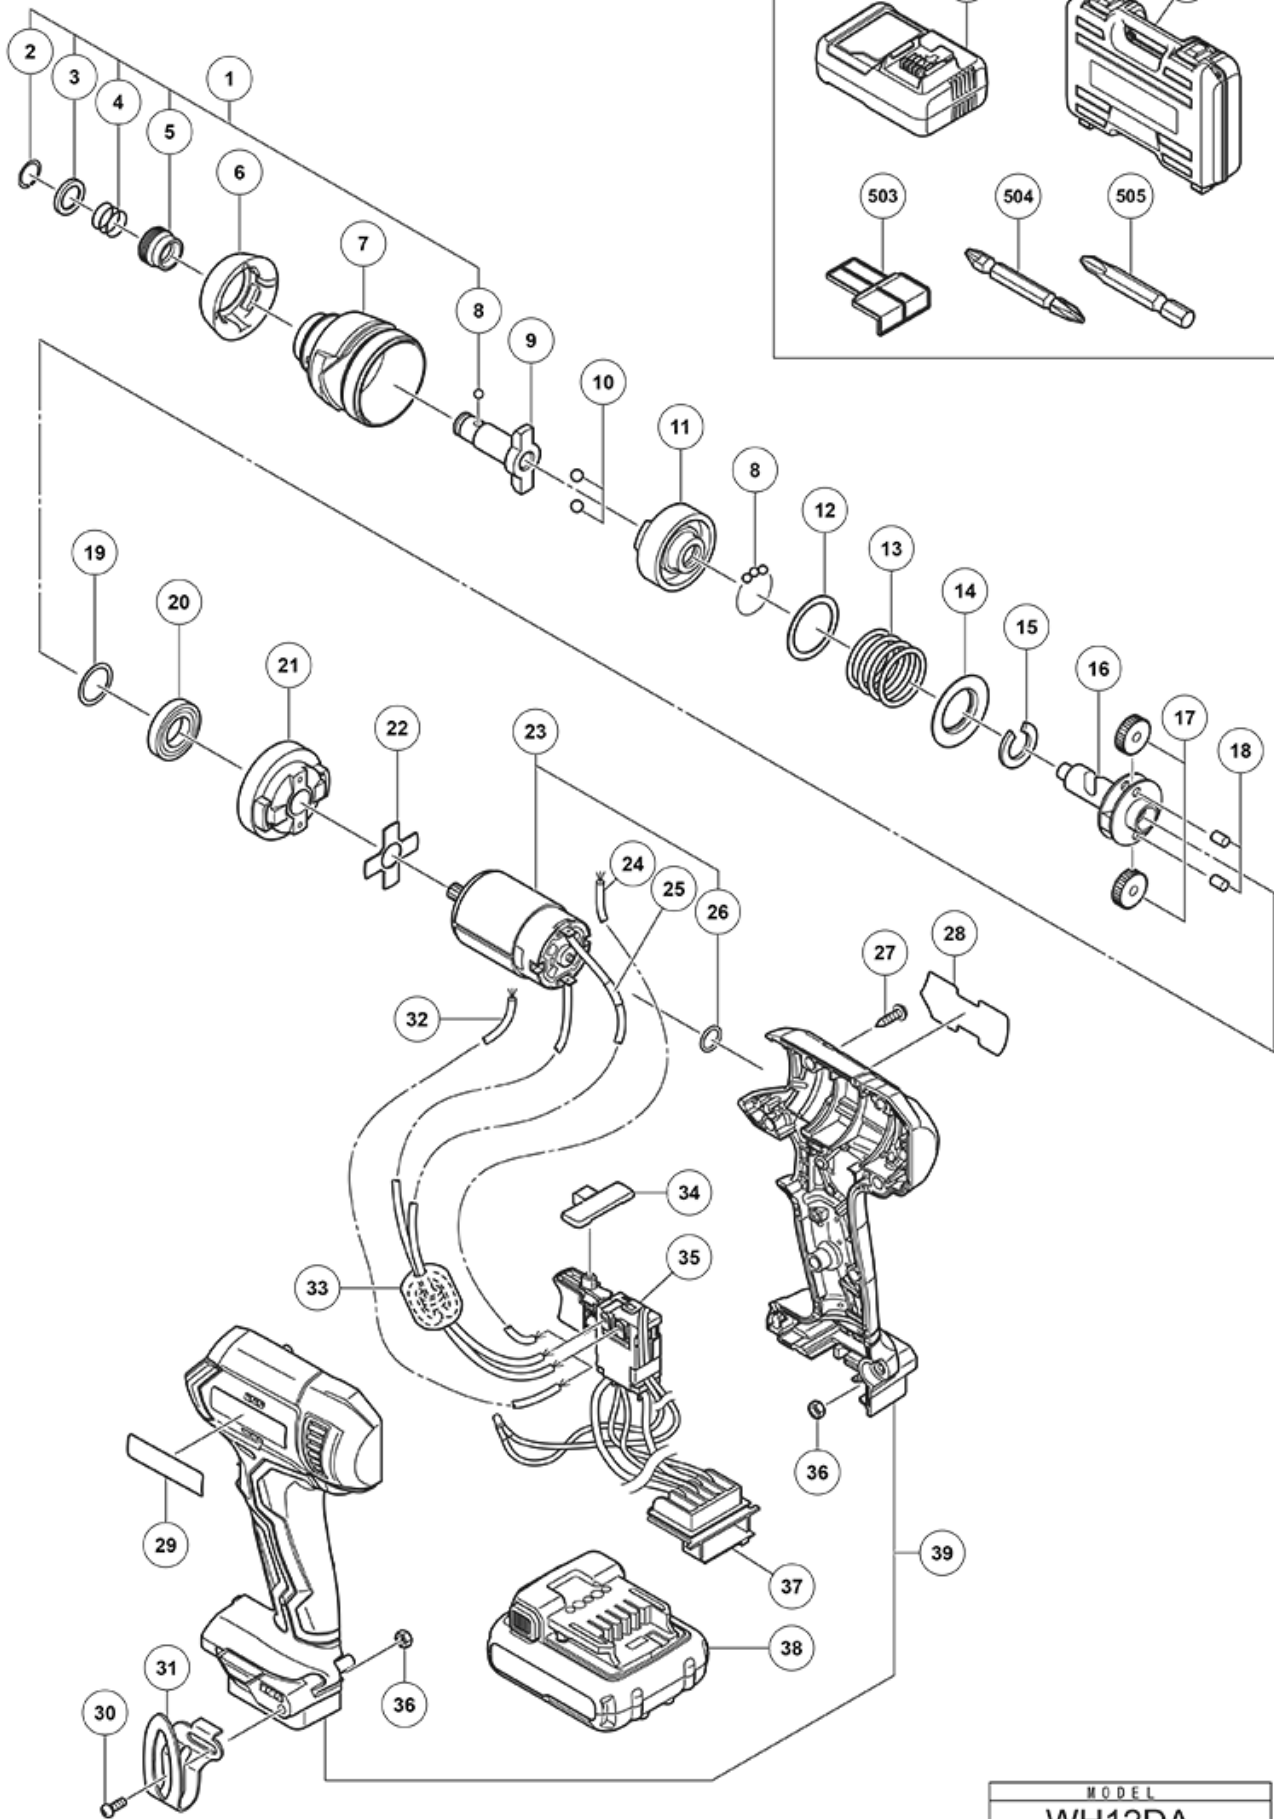

nÂ°	Artikel	Aantal gebruikt
*9	329554 ANVIL (L) NEW	1
*38	374954 BATTERY BSL 1225M (EUROPE)	2
*9	329555 ANVIL (S)	1
1	329538 GUIDE SLEEVE ASS'Y	1
2	995933 RETAINING RING	1
3	331959 WASHER (F)	1
4	322737 GUIDE SPRING (C)	1
5	329537 GUIDE SLEEVE (C)	1
6	337360 FRONT CAP NEW	1
7	374940 HAMMER CASE NEW	1
8	959148 STEEL BALL D3.175 (10 PCS)	29
10	959154 STEEL BALL D5.556 (10 PCS) (OLD 939277Z)	2
11	330965 HAMMER	1
12	315978 WASHER (J)	1
13	322741 HAMMER SPRING (E)	1
14	316172 WASHER (S)	1
15	322740 STOPPER (A)	1
16	330960 SPINDLE	1
17	375586 IDLE GEAR SET (2 PCS) NEW	2
18	980258 NEEDLE (C)	2
19	330961 WASHER (G)	1
20	330962 BALL BEARING 6803VV	1
21	331019 RING GEAR	1
22	331448 PACKING (A)	1
23	337361 MOTOR DC 12 VOLT	1
24	375588 INTERNAL WIRE (RED) L110	1
25	375587 TUBE NEW	1
26	987105 O-RING (S-10)	1
27	313687 TAPPING SCREW (W/FLANGE) D3X16 (BLACK)	8
28	NAME PLATE	1
29	BRAND LABEL	1
30	337357 TRUSS HD. SCREW M4 (BLACK) NEW	1
31	372229 HOOK NEW	1
32	375589 INTERNAL WIRE (BLACK) L80	1
33	375590 INTERNAL WIRE FERRITE SET NEW	1
34	329548 PUSHING BUTTON (A)	1
35	374935 DC SPEED CONTROL SWITCH NEW	1
36	327002 LOCK NUT M4 (BLACK)	2

nÂ°	Artikel	Aantal gebruikt
37	374398 BATTERY TERMINAL NEW	1
39	374931 HOUSING SET (A+B) NEW	1
501	CHARGER (MODEL UC 12SL)	1
502	336642 CASE	1
503	374778 BATTERY COVER NEW	1
504	983006 + DRIVER BIT NO.2 65L	1
505	992671 + DRIVER BIT (B) NO.2 50L	1
601	306927 SILICON RUBBER	1
602	996184 BIT PIECE	1

MODEL
WH12DA

Rev.1