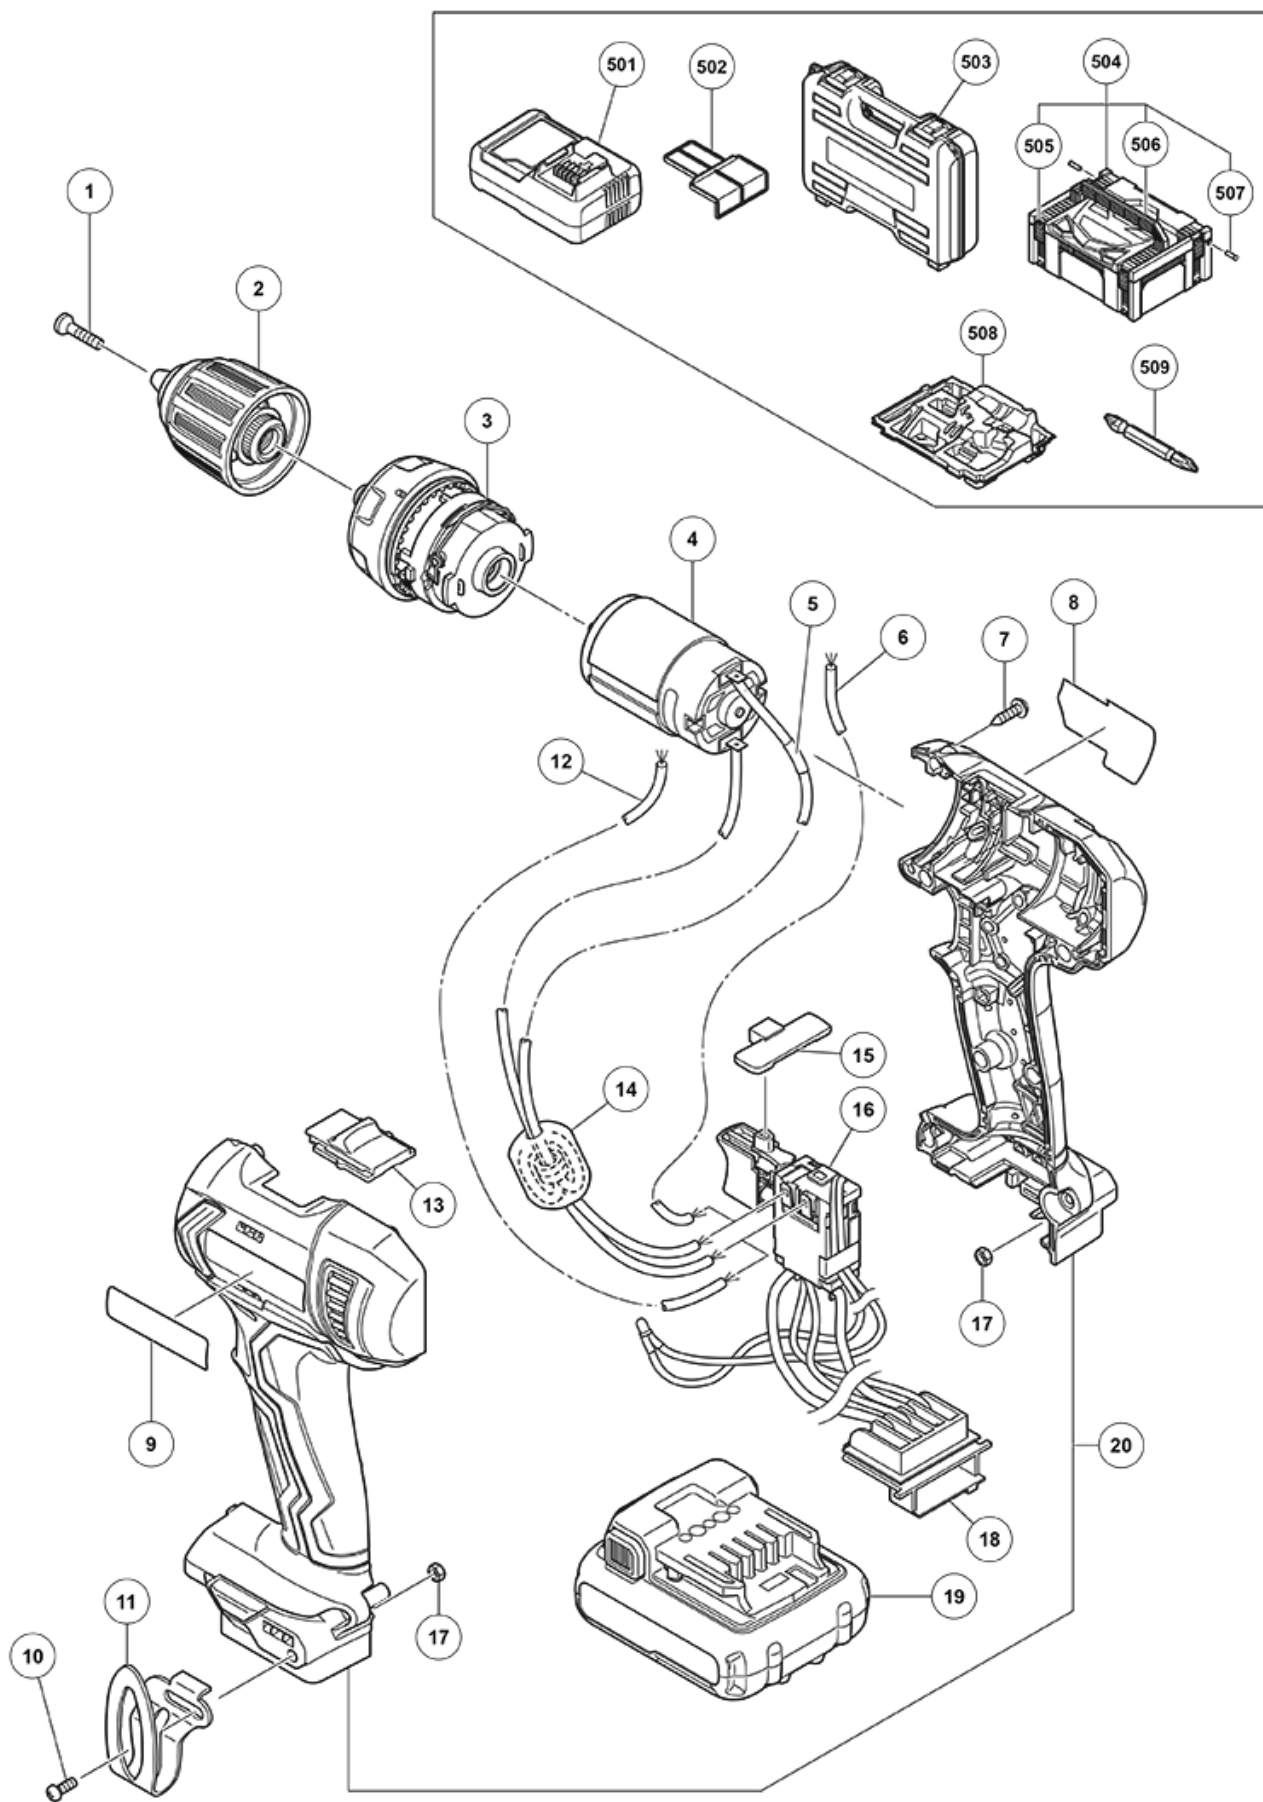

nÂ°	Artikel	Aantal gebruikt
1	337426 HEXALOBULAR M5 LEFT-HAND (OLD 325616)	1
2	337390 DRILL CHUCK 10TLRM-N (W/O CHUCK WRENCH)	1
3	374938 GEAR BOX (D) NEW	1
4	374937 MOTOR SET NEW	1
5	375587 TUBE NEW	1
6	375588 INTERNAL WIRE (RED) L110	1
7	313687 TAPPING SCREW (W/FLANGE) D3X16 (BLACK)	8
10	337357 TRUSS HD. SCREW M4 (BLACK) NEW	1
11	372229 HOOK NEW	1
12	375589 INTERNAL WIRE (BLACK) L80	1
13	374382 SHIFT KNOB NEW	1
14	375590 INTERNAL WIRE FERRITE SET NEW	1
15	329548 PUSHING BUTTON (A)	1
16	374935 DC SPEED CONTROL SWITCH NEW	1
17	327002 LOCK NUT M4 (BLACK)	2
18	374387 BATTERY TERMINAL NEW	1
19	374954 BATTERY BSL 1225M (EUROPE)	2
19	374955 BATTERY BSL 1225M (THA)	2
19	375346 BATTERY BSL 1225M (CHN)	2
20	374934 HOUSING SET (A+B) NEW	1
501	CHARGER (MODEL UC 12SL)	1
502	374778 BATTERY COVER NEW	1
503	336642 CASE	1
504	336471 CASE ASS'Y (STACKABLE)	1
505	336472 LATCH	4
506	336473 HANDLE	1
507	336474 HINGE	2
508	374779 INNER TRAY HSC NEW	1
509	983006 + DRIVER BIT NO.2 65L	1

MODEL  
DS12DA

Rev.1