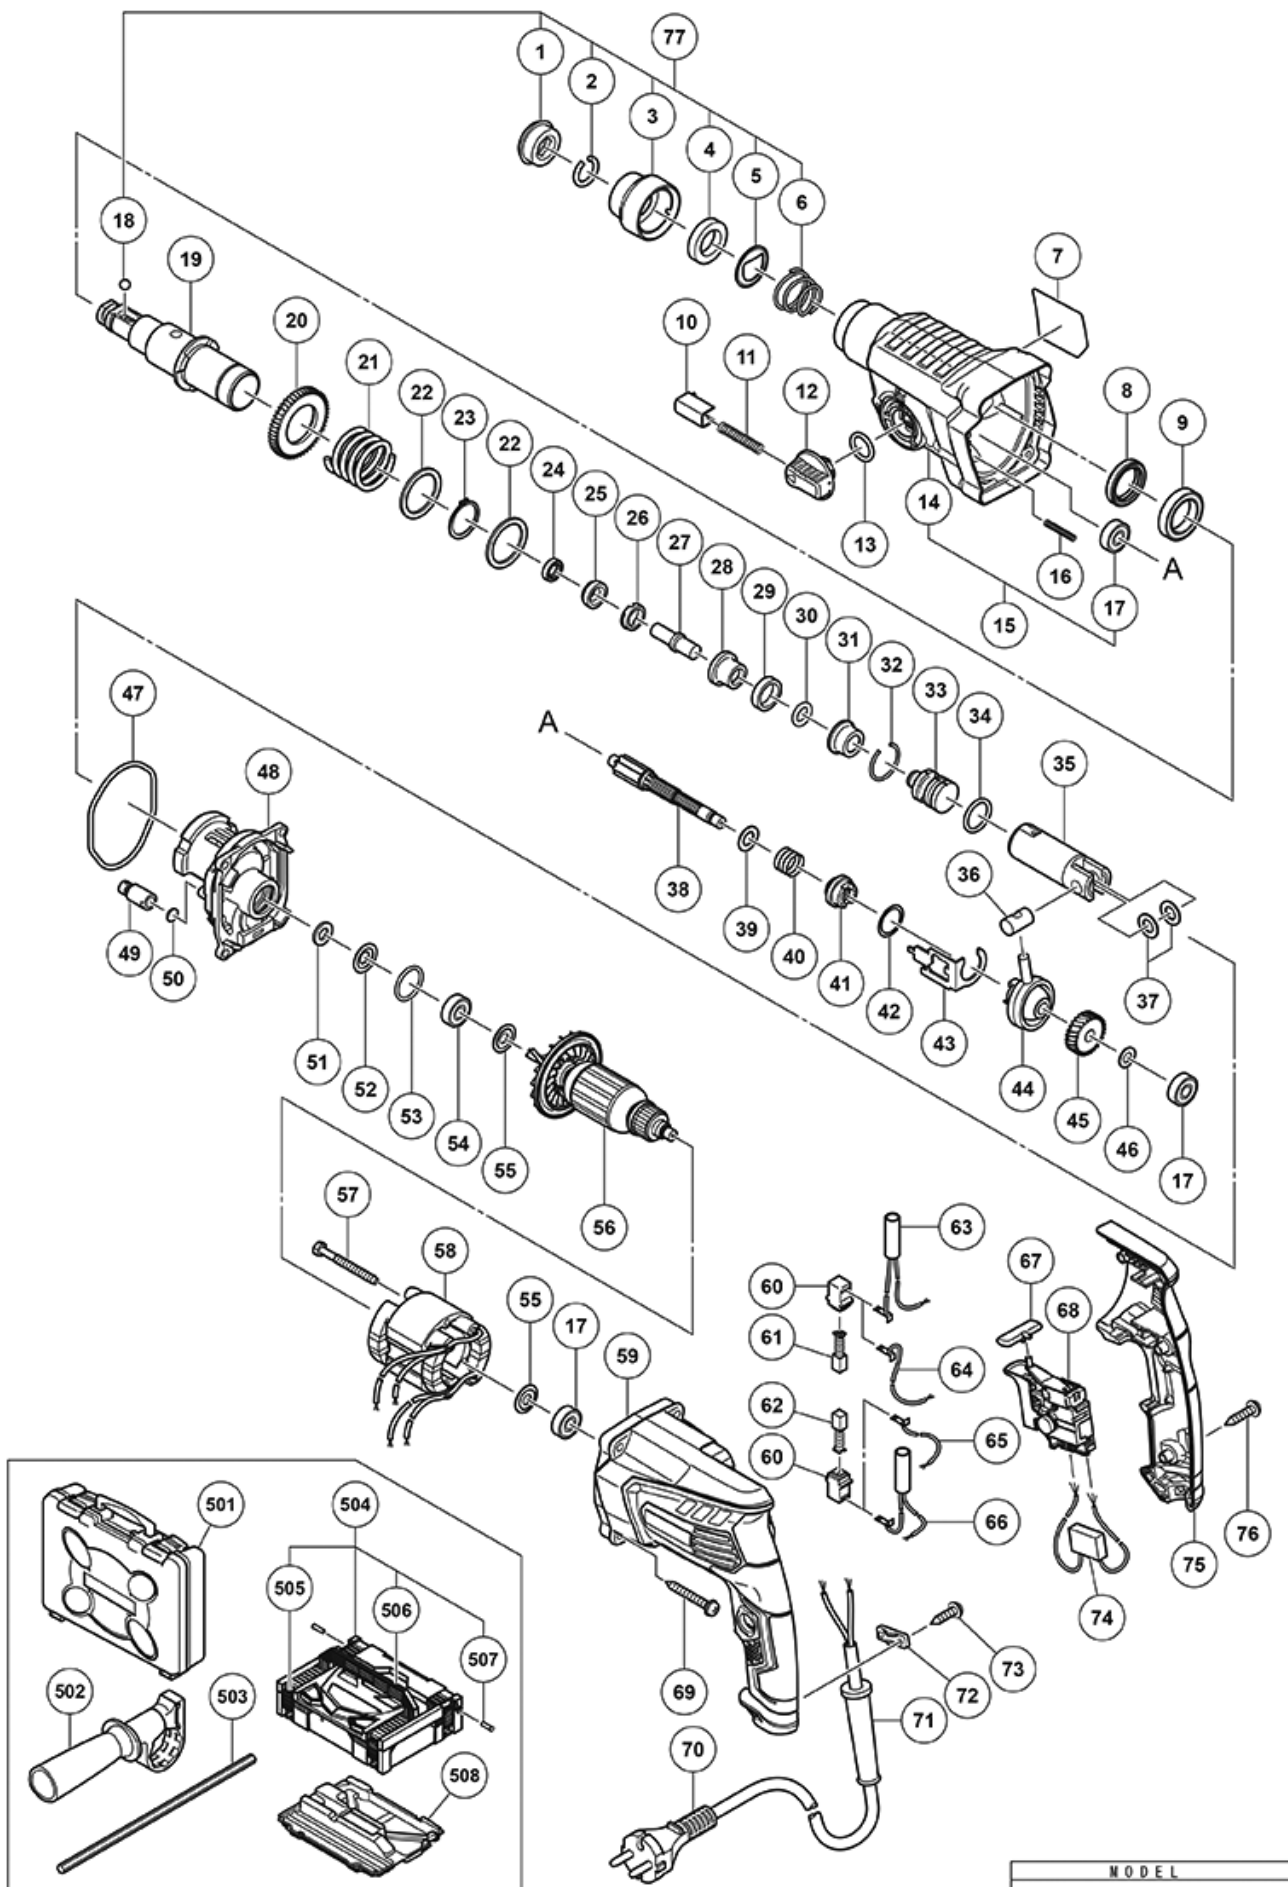

nÂ°	Artikel	Aantal gebruikt
625	971801 ANCHOR SETTING ADAPTER B W3/8" (MANUAL)	1
626	971802 ANCHOR SETTING ADAPTER B W1/2" (MANUAL)	1
627	971803 ANCHOR SETTING ADAPTER B W5/8" (MANUAL)	1
628	320859 SYRINGE (BLOW-OUT BULB TYPE)	1
629	944477 COTTER	1
630	982684 CENTER PIN (A) 109L FOR CORE BIT D32-38	1
631	982685 CENTER PIN (B) 104L FOR CORE BIT D45-90	1
632	335781 GREASE FOR ROTARY HAMMER (500G)	1
633	335782 GREASE FOR ROTARY HAMMER (60G)	1

Rev.2
27.6.2019

MODEL
DH24PG2