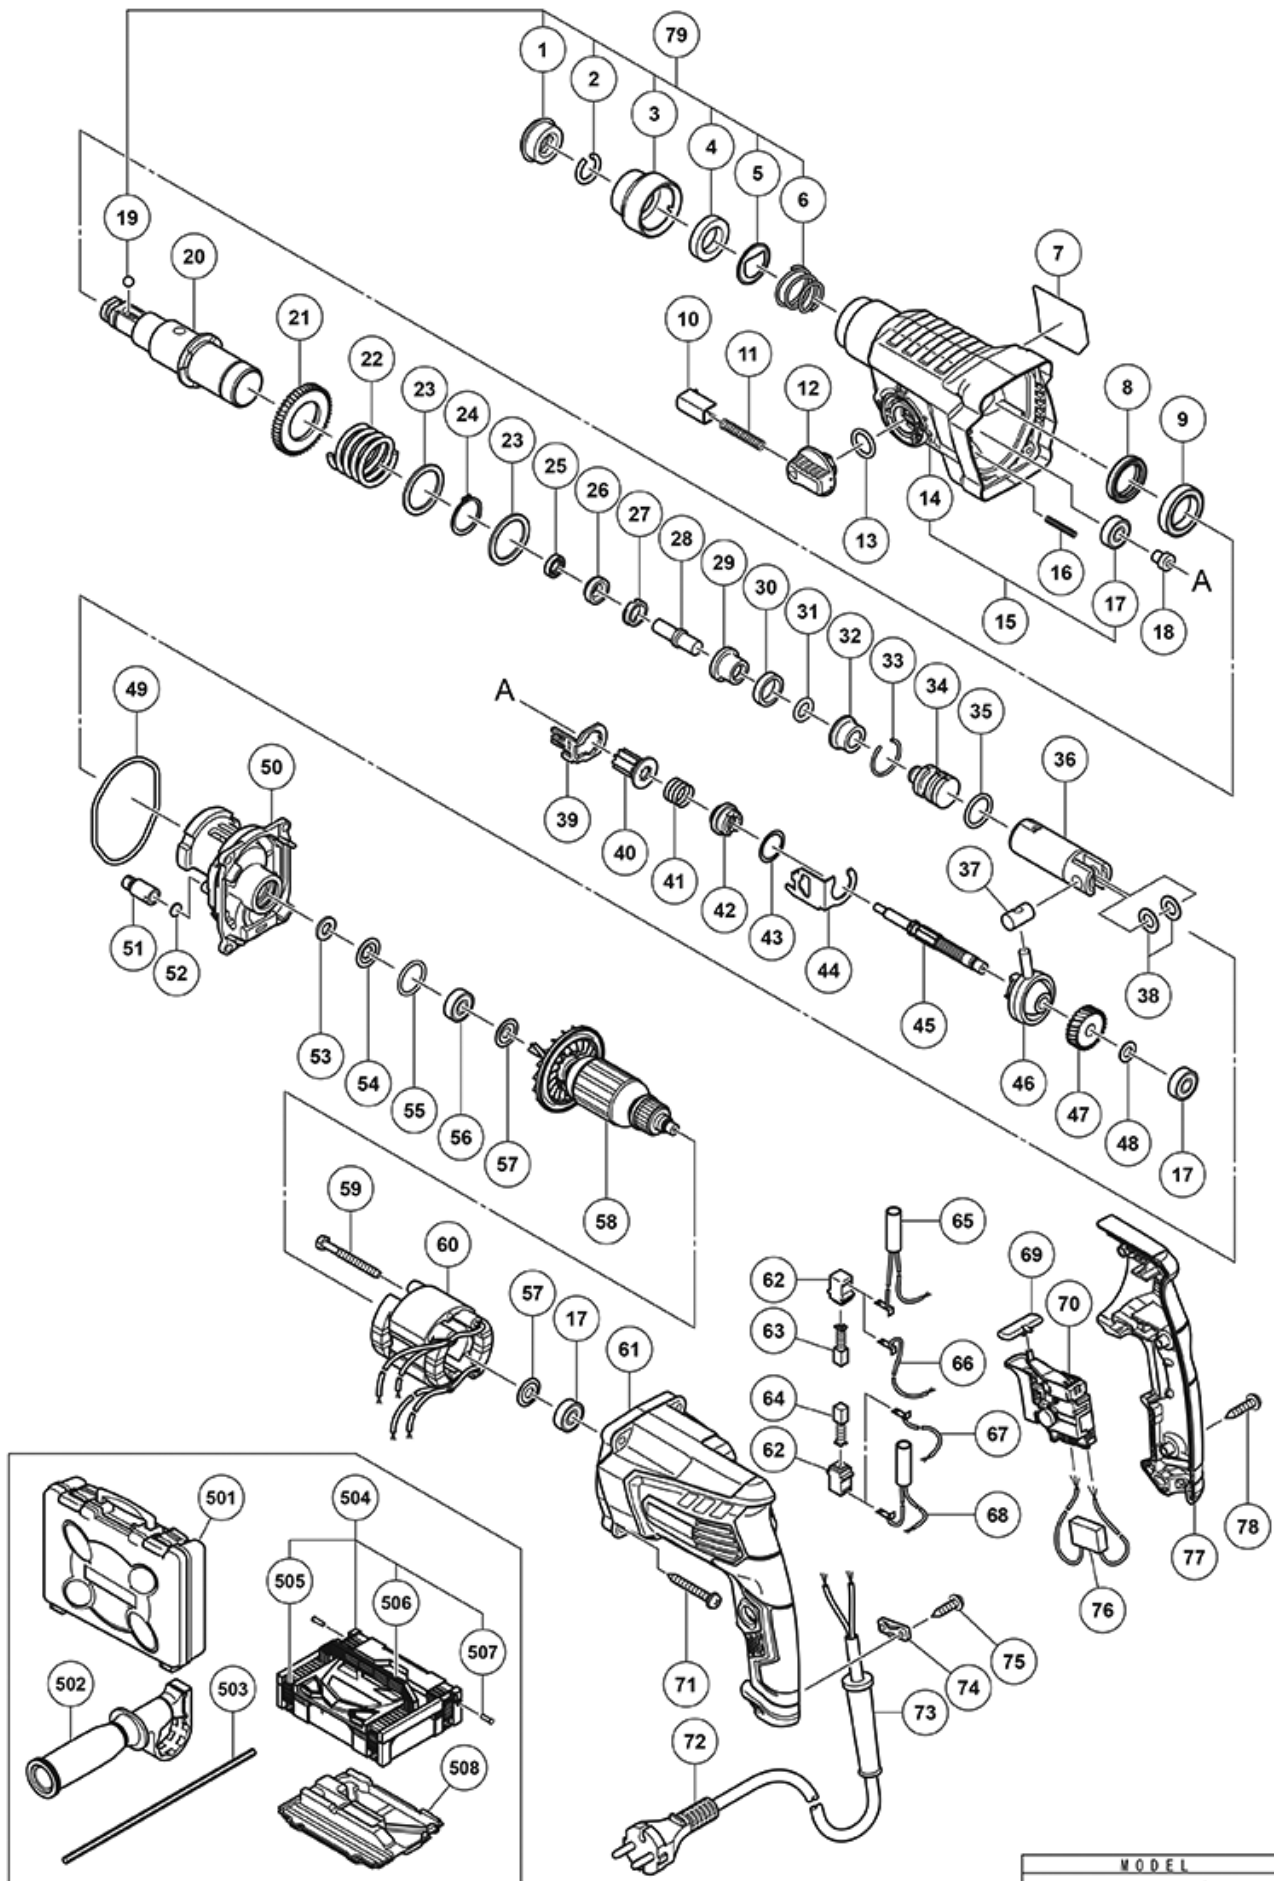

nÂ°	Artikel	Aantal gebruikt
72	500239Z @ CORD FOR THA	1
72	500390Z CORD 5M 2 X 1.5 FOR HOL (NEW 714520)	1
72	323974 CORD	1
72	500496Z CORD	1
72	500249Z CORD	1
73	938051 CORD ARMOR D10.1	1
73	953327 CORD ARMOR D8.8	1
74	937631 CORD CLIP	1
75	984750 TAPPING SCREW (W/FLANGE) D4X16	2
76	930039 NOISE SUPPRESSOR	1
77	374617 HANDLE COVER (A) NEW	1
78	301653 TAPPING SCREW (W/FLANGE) D4X20 (BLACK)	3
79	375363 GRIP SET NEW	1
501	374619 PLASTIC CARRYING CASE NEW	1
502	374447 SIDE HANDLE ASS'Y NEW	1
503	310331 DEPTH GAUGE	1
503	303709 DEPTH GAUGE	1
504	337739 CASE ASS'Y (STACKABLE)	1
505	336472 LATCH	4
506	336473 HANDLE	1
507	336474 HINGE	2
508	337741 INNER TRAY	1
601	306885 DUST COLLECTOR (B) ASS'Y	1
602	986802 DUST COLLECTOR ASS'Y	1
603	986803 @ DUST COVER	1
604	986804 @ SEAL COVER NEW	1
605	948310 RETAINING RING FOR D30 SHAFT	1
606	958063 @ WASHER (OLD 958063P)	1
607	959150 STEEL BALL D6.35 (10 PCS.)	19
608	986805 @ OUTER RACE NEW	1
609	986806 SOCKET	1
610	306910 SOCKET ADAPTOR (B)	1
611	971787 DUST CUP	1
612	931844 STOPPER	1
632	335781 GREASE FOR ROTARY HAMMER (500G)	1
633	335782 GREASE FOR ROTARY HAMMER (60G)	1

Rev.2
27.6.2019

MODEL
DH26PC2