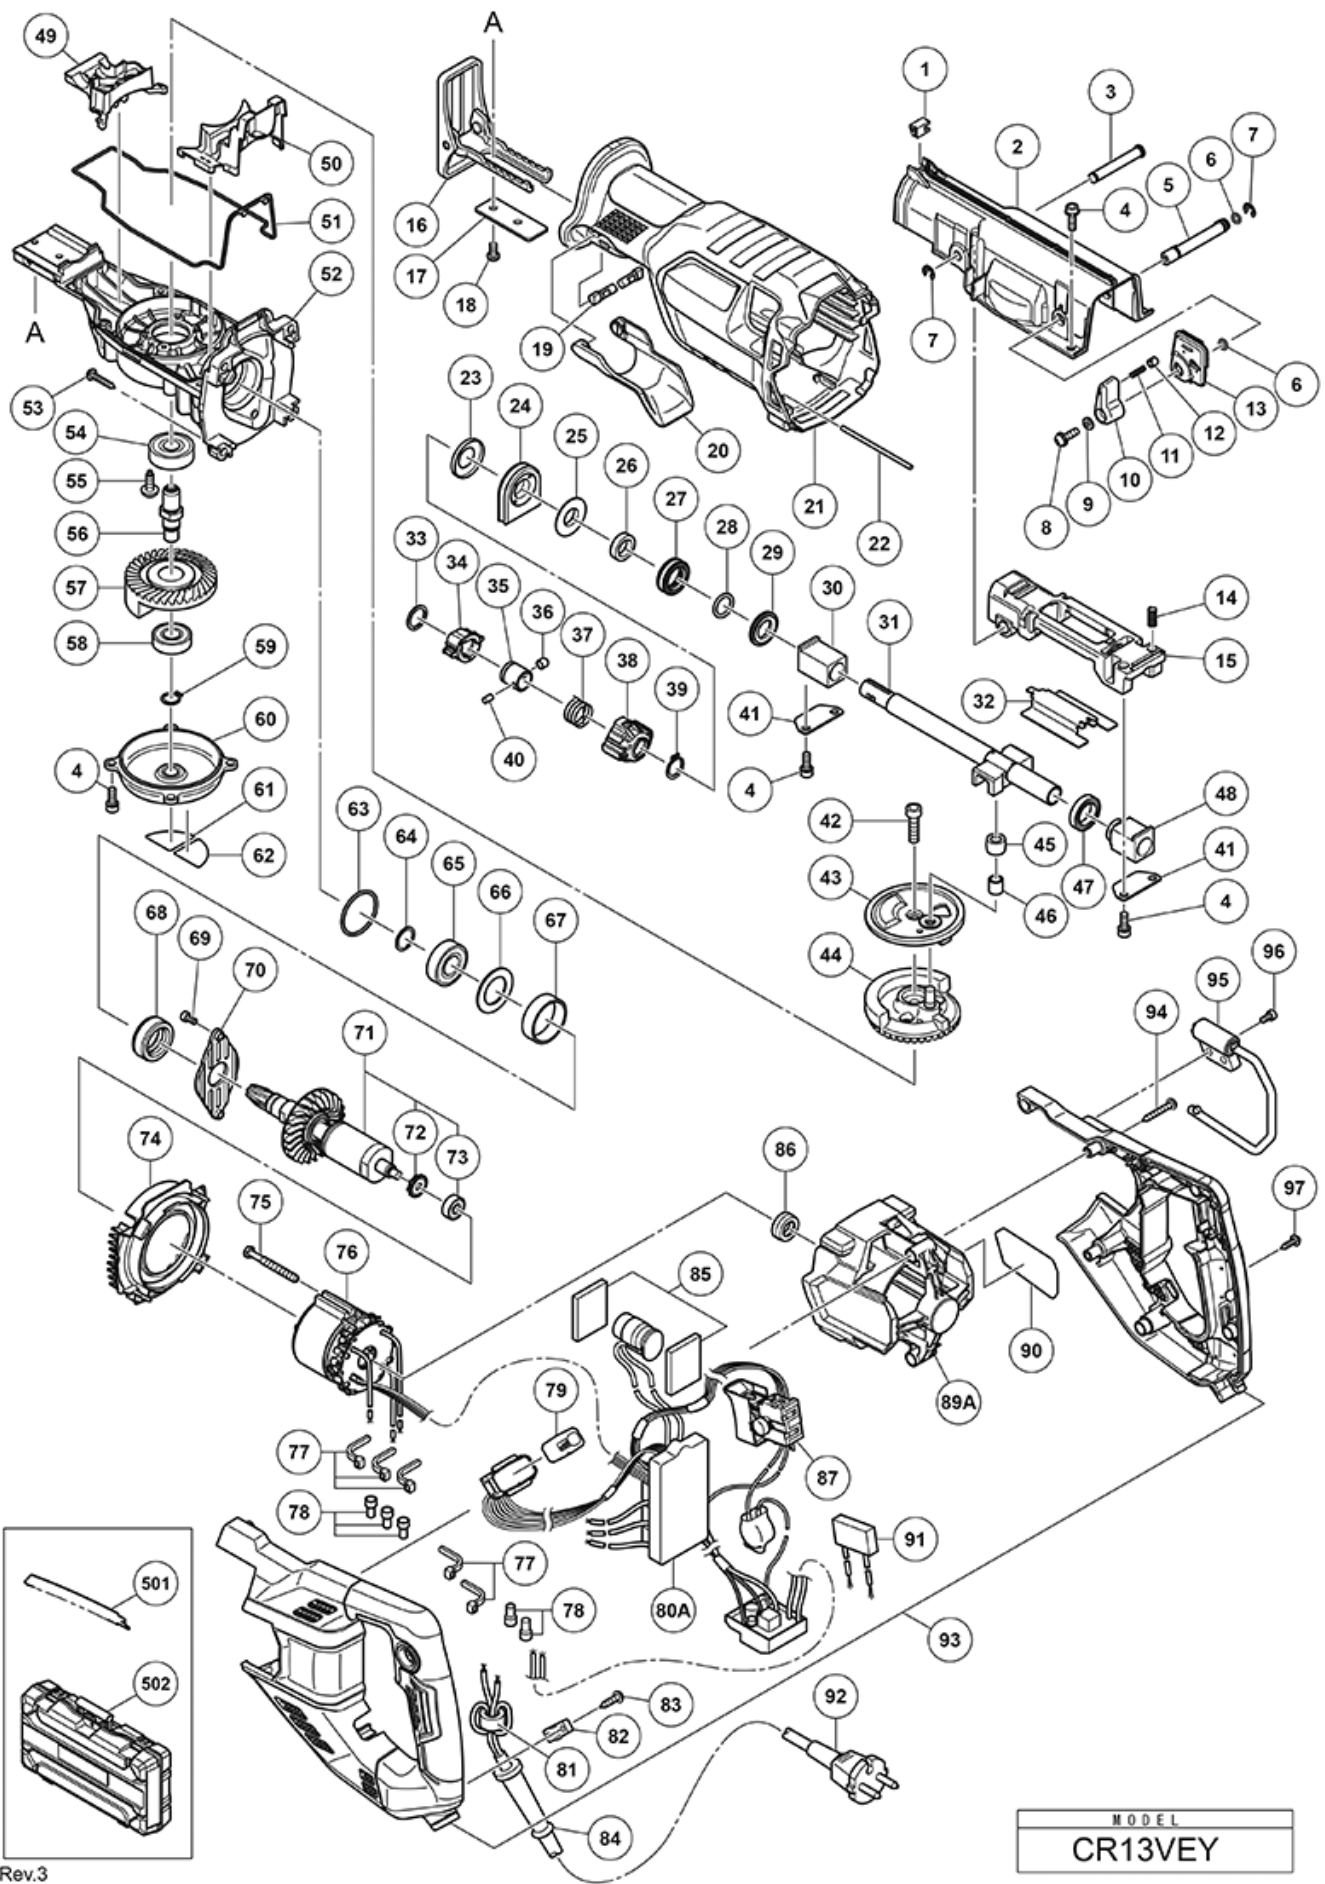

nÂ°	Artikel	Aantal gebruikt
76	341037 STATOR SENSOR PCB NEW	1
77	313505 WIRE BAND	5
78	959141 CONNECTOR 50092 (10 PCS) (OLD 939558)	5
79	374950 PANEL SHEET NEW	1
80A	375992 CONTROLLER SWITCH ASS'Y 110V	1
80	375199 CONTROLLER SWITCH ASS'Y 220-240 VOLT NEW	1
81	334379 FERRITE CORE	1
82	960266 CORD CLIP	1
83	984750 TAPPING SCREW (W/FLANGE) D4X16	2
84	953327 CORD ARMOR D8.8	1
84	938051 CORD ARMOR D10.1	1
85	322823 SUPPORT (B)	2
86	373516 RUBBER BUSH NEW	1
87	374948 SWITCH NEW	1
89A	373519 HOUSING NEW	1
91	930039 NOISE SUPPRESSOR	1
92	500455Z CORD	1
92	500435Z CORD 2,5M 2 X 1.0 H05VV-F W/PLUG 13A/250V GBR	1
92	500463Z CORD FOR GBR 110 VOLT	1
92	500247Z CORD (NEW 714500)	1
92	500439Z CORD FOR AUS (OLD 500226Z/500411Z)	1
92	500474Z CORD (OLD 500214Z) (NEW 714520)	1
93	374949 HANDLE SET (A+B) NEW	1
94	305490 TAPPING SCREW D4X30 (W/FLANGE) BLACK	2
95	375200 HOOK NEW	1
96	371992 SEAL LOCK HEX.SOCKET HD. BOLT M5X10 NEW	2
97	301653 TAPPING SCREW (W/FLANGE) D4X20 (BLACK)	4
502	375202 PLASTIC CARRYING CASE NEW	1

Rev.3
25.11.2019