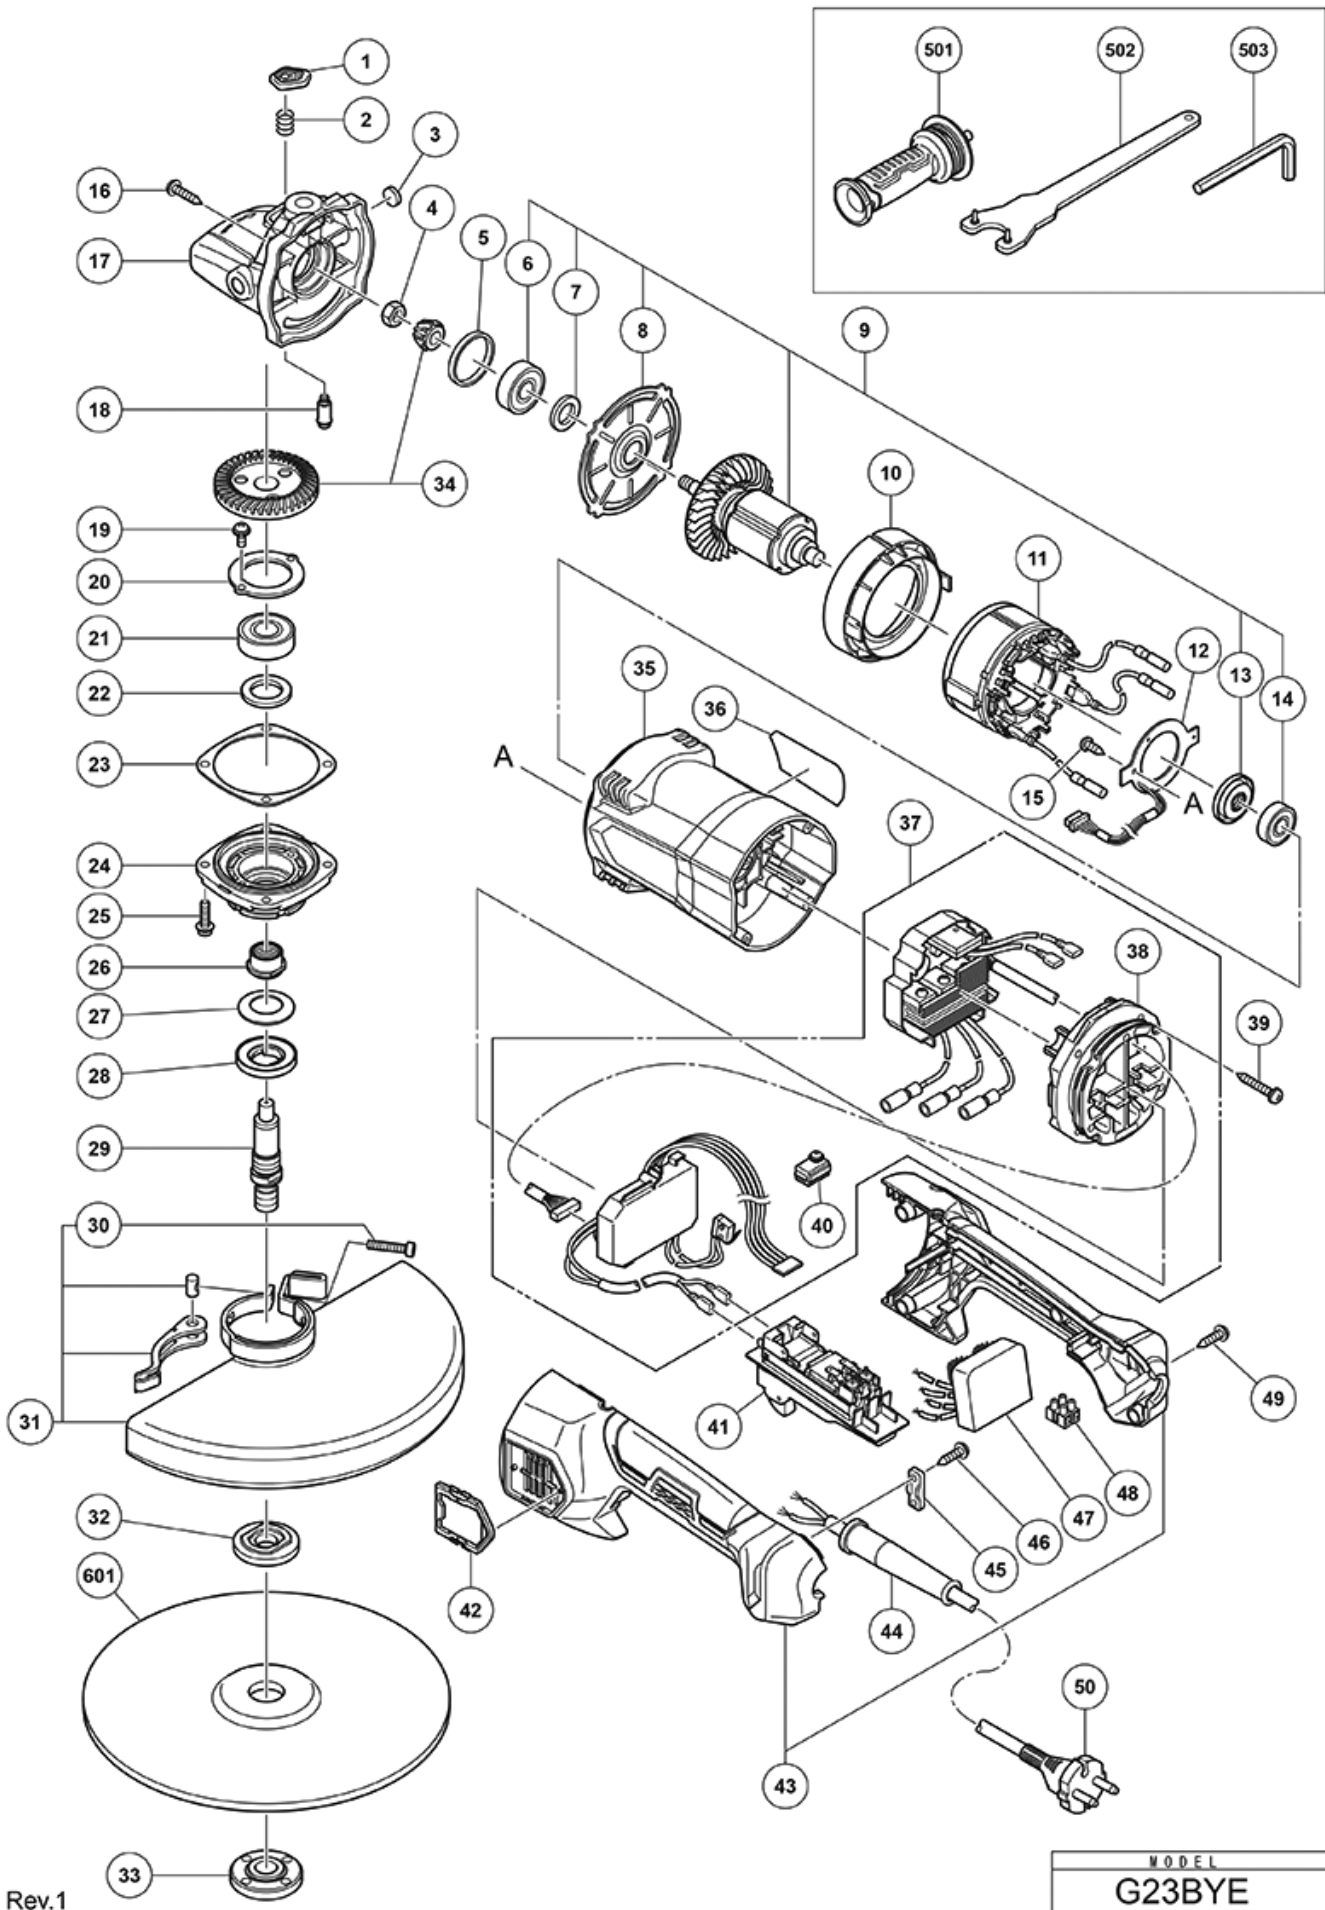

nÂ°	Artikel	Aantal gebruikt
1	337641 PUSHING BUTTON	1
2	320219 SPRING	1
3	315049 FELT WASHER	1
4	949568 LOCK NUT M8 (10 PCS) SMALL (OLD 949568Z)	1
5	373942 RUBBER RING NEW	1
6	6201VV BALL BEARING 6201VVCMP2L	1
7	373928 FELT PACKING (A) NEW	1
8	373927 BEARING HOLDER NEW	1
9	361098 ROTOR (A) ASS'Y NEW	1
10	373943 FAN GUIDE NEW	1
11	341024E STATOR ASS'Y (A) 230 VOLT NEW	1
12	374376 SENSOR PCB (A) NEW	1
13	373929 DUST SEAL NEW	1
14	6000VV BALL BEARING 6000VVCMP2L	1
15	306945 TAPPING SCREW D3X10	1
16	305558 TAPPING SCREW (W/FLANGE) D5X25 (BLACK)	4
17	373935 GEAR COVER ASS'Y NEW	1
18	374367 LOCK PIN NEW	1
19	987201 SEAL LOCK SCREW M4X10 (W/SP WASHER)	2
20	373939 BEARING COVER NEW	1
21	6202VV BALL BEARING 6202VVCMP2S	1
22	373938 FELT PACKING (B) NEW	1
23	374372 SEAL PLATE NEW	1
24	373937 PACKING GLAND NEW	1
25	998485 HEX.SOCKET HD.BOLTM5X14 (W/FLANGE)	4
26	374604 SLEEVE NEW	1
27	374370 BELLEVILLE SPRING NEW	1
28	374369 SUPPORT BODY (C) NEW	1
29	374605 SPINDLE NEW	1
30	949662 HEX.SOCKET HD BOLT M5X25 (10 PCS)	1
31	374311 WHEEL GUARD ASS'Y NEW	1
32	374314 WHEEL WASHER (E) NEW	1
33	373779 WHEEL NUT M14X2 (OLD 937909Z)	1
34	373940 GEAR ASS'Y NEW	1
35	374312 HOUSING NEW	1
37	374962 HOLDER ASS'Y NEW	1
38	374366 HOLDER NEW	1
39	305490 TAPPING SCREW D4X30 (W/FLANGE) BLACK	4

nÂ°	Artikel	Aantal gebruikt
40	373933 LED HOLDER NEW	1
41	373932 SWITCH NEW	1
42	373936 FILTER NEW	2
43	374313 HANDLE SET (C+D) NEW	1
44	940778 CORD ARMOR D10.7	1
45	960266 CORD CLIP	1
46	984750 TAPPING SCREW (W/FLANGE) D4X16	1
47	374963 FILTER PCB (A) NEW	1
48	373930 PILLAR TERMINAL NEW	1
49	305812 TAPPING SCREW (W/FLANGE) D4X16 (BLACK)	4
50	500438Z CORD 2,5M 2 X 1.5 H07RN-F (NEW 714520)	1
501	336865 SIDE HANDLE (VIBRATION-ABSORBING) (OLD 325496)	1
502	325491 WRENCH	1
503	944458 HEX. BAR WRENCH 4MM	1