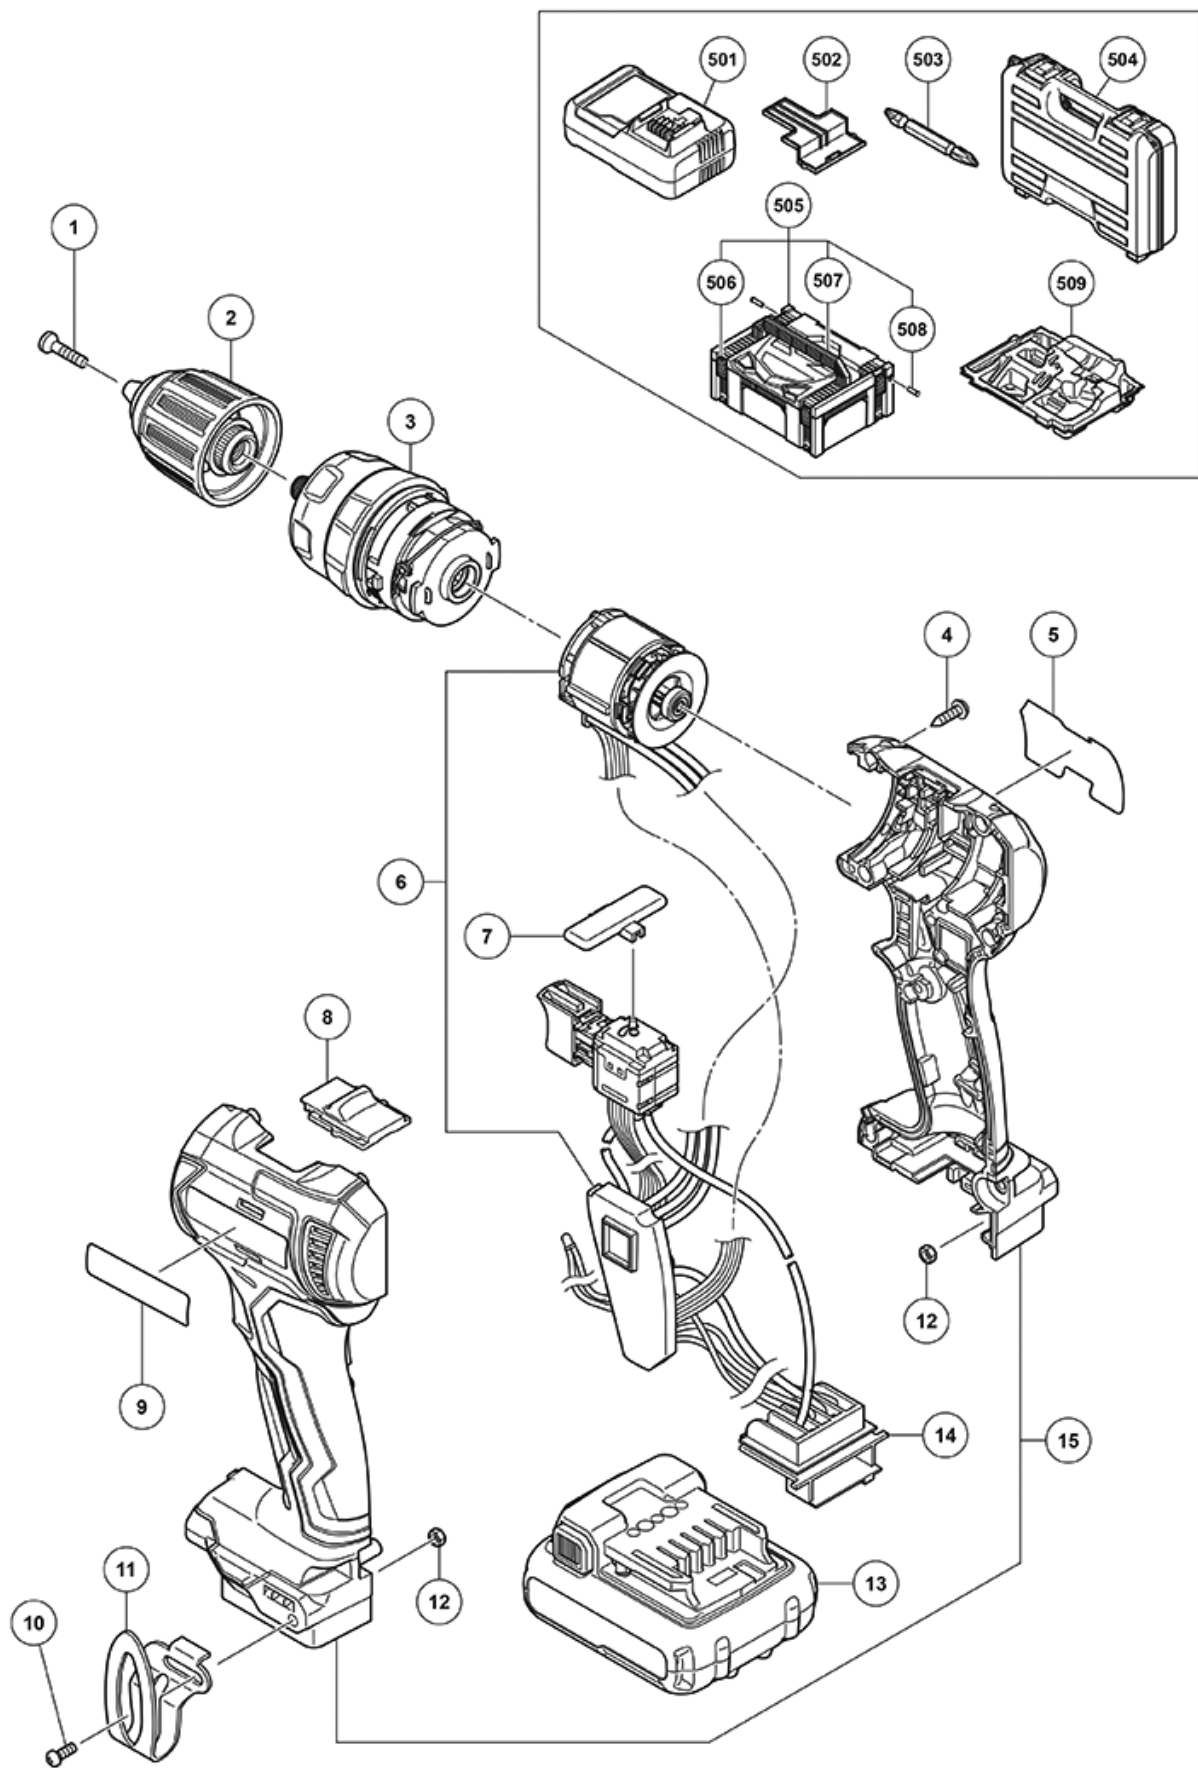

nÂ°	Artikel	Aantal gebruikt
1	337426 HEXALOBULAR M5 LEFT-HAND (OLD 325616)	1
2	337390 DRILL CHUCK 10TLRM-N (W/O CHUCK WRENCH)	1
3	374385 GEAR BOX (C) NEW	1
4	313687 TAPPING SCREW (W/FLANGE) D3X16 (BLACK)	8
6	374381 MOTOR SET NEW	1
7	374399 PUSHING BUTTON NEW	1
8	374382 SHIFT KNOB NEW	1
10	337357 TRUSS HD. SCREW M4 (BLACK) NEW	1
11	372229 HOOK NEW	1
12	327002 LOCK NUT M4 (BLACK)	2
13	374404 BATTERY BSL 1240M (EUROPE)	2
14	374387 BATTERY TERMINAL NEW	1
15	374379 HOUSING SET (A+B) NEW	1
501	CHARGER (MODEL UC 12SL)	1
502	374778 BATTERY COVER NEW	1
503	983006 + DRIVER BIT NO.2 65L	1
504	336642 CASE	1
505	336471 CASE ASS'Y (STACKABLE)	1
506	336472 LATCH	4
507	336473 HANDLE	1
508	336474 HINGE	2
509	374779 INNER TRAY HSC NEW	1

Rev.1

MODEL  
DV12DD