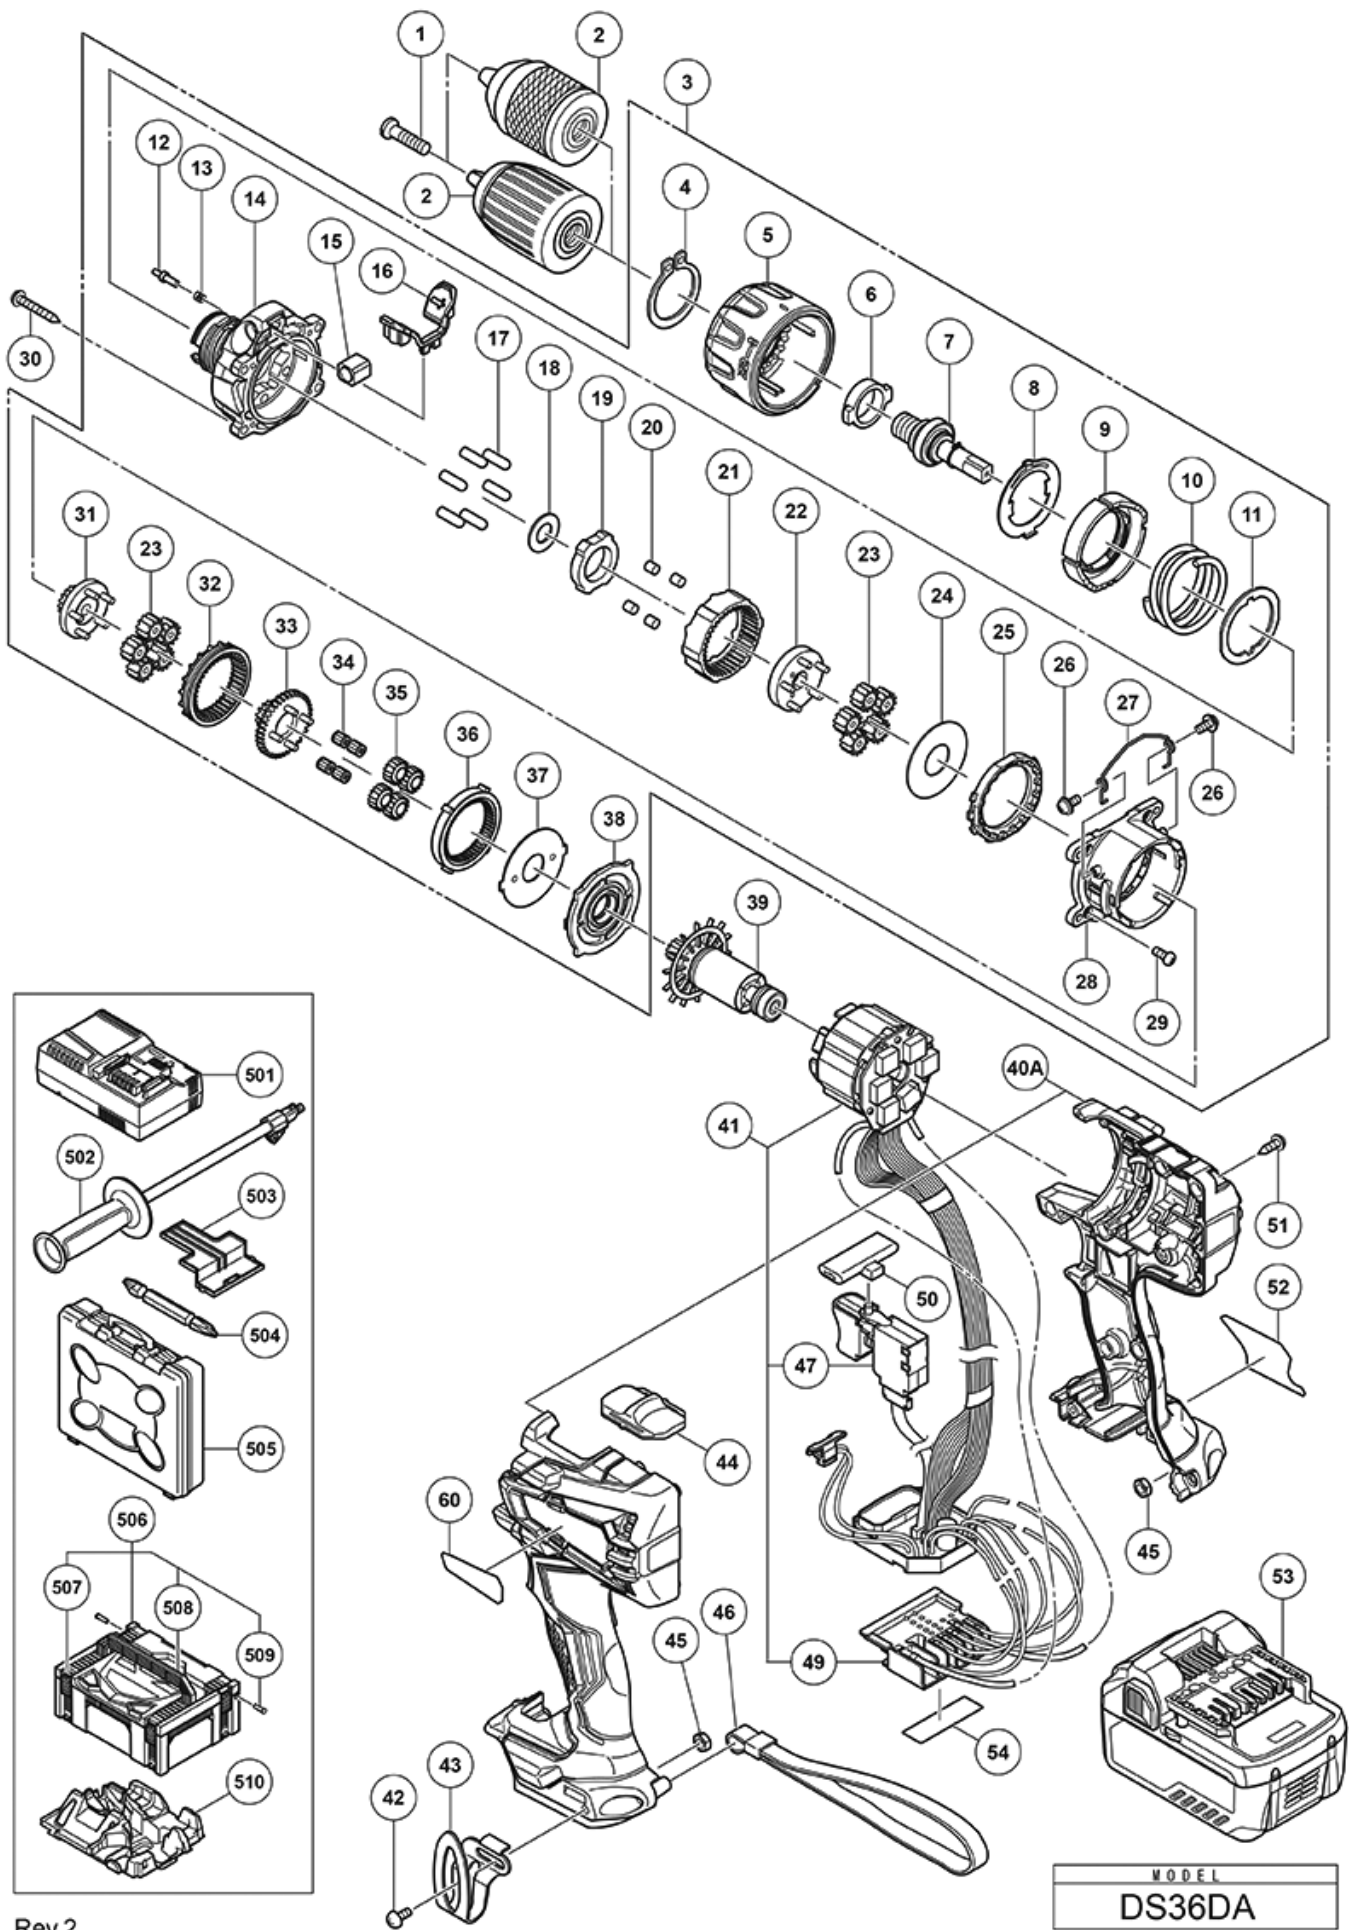

nÂ°	Artikel	Aantal gebruikt
32	339758 SLIDE RING GEAR NEW	1
33	339759 PINION (B) NEW	1
34	331926 NEEDLE BEARING SET (4 PCS.)	4
35	334441 PLANET GEAR (A) SET (4 PCS)	4
36	339760 FIRST RING GEAR NEW	1
37	339761 WASHER (B) NEW	1
38	339762 MOTOR SPACER NEW	1
39	361070 ROTOR PINION SET NEW	1
40A	373160 HOUSING (A).(B) SET	1
41	373161 WIRING ASS'Y	1
42	327001 TRUSS HD. SCREW M4 (BLACK)	1
43	372229 HOOK NEW	1
44	334267 SHIFT KNOB (OLD 333527)	1
45	327002 LOCK NUT M4 (BLACK)	2
46	306952 STRAP (BLACK)	1
47	370151 DC-SPEED CONTROL SWITCH	1
49	372228 BATTERY TERMINAL NEW	1
50	339768 PUSHING BUTTON	1
51	313687 TAPPING SCREW (W/FLANGE) D3X16 (BLACK)	10
52	NAME PLATE	1
54	373221 CAUTION PLATE	1
60	BRAND LABEL	1
501	CHARGER (MODEL UC 18YSL3)	1
502	371797 SIDE HANDLE DS/DV/18DBL2/DBXL SINCE 10.2016 (OLD 339770)	1
503	329897 BATTERY COVER	1
504	983006 + DRIVER BIT NO.2 65L	1
505	339778 CASE	1
506	336471 CASE ASS'Y (STACKABLE)	1
507	336472 LATCH	4
508	336473 HANDLE	1
509	336474 HINGE	2
510	339776 INNER TRAY DS14/18DBL2 DV14/18DBL2 HSC NEW AUG	1
602	370651 SCREW SET M4	1

Rev.2