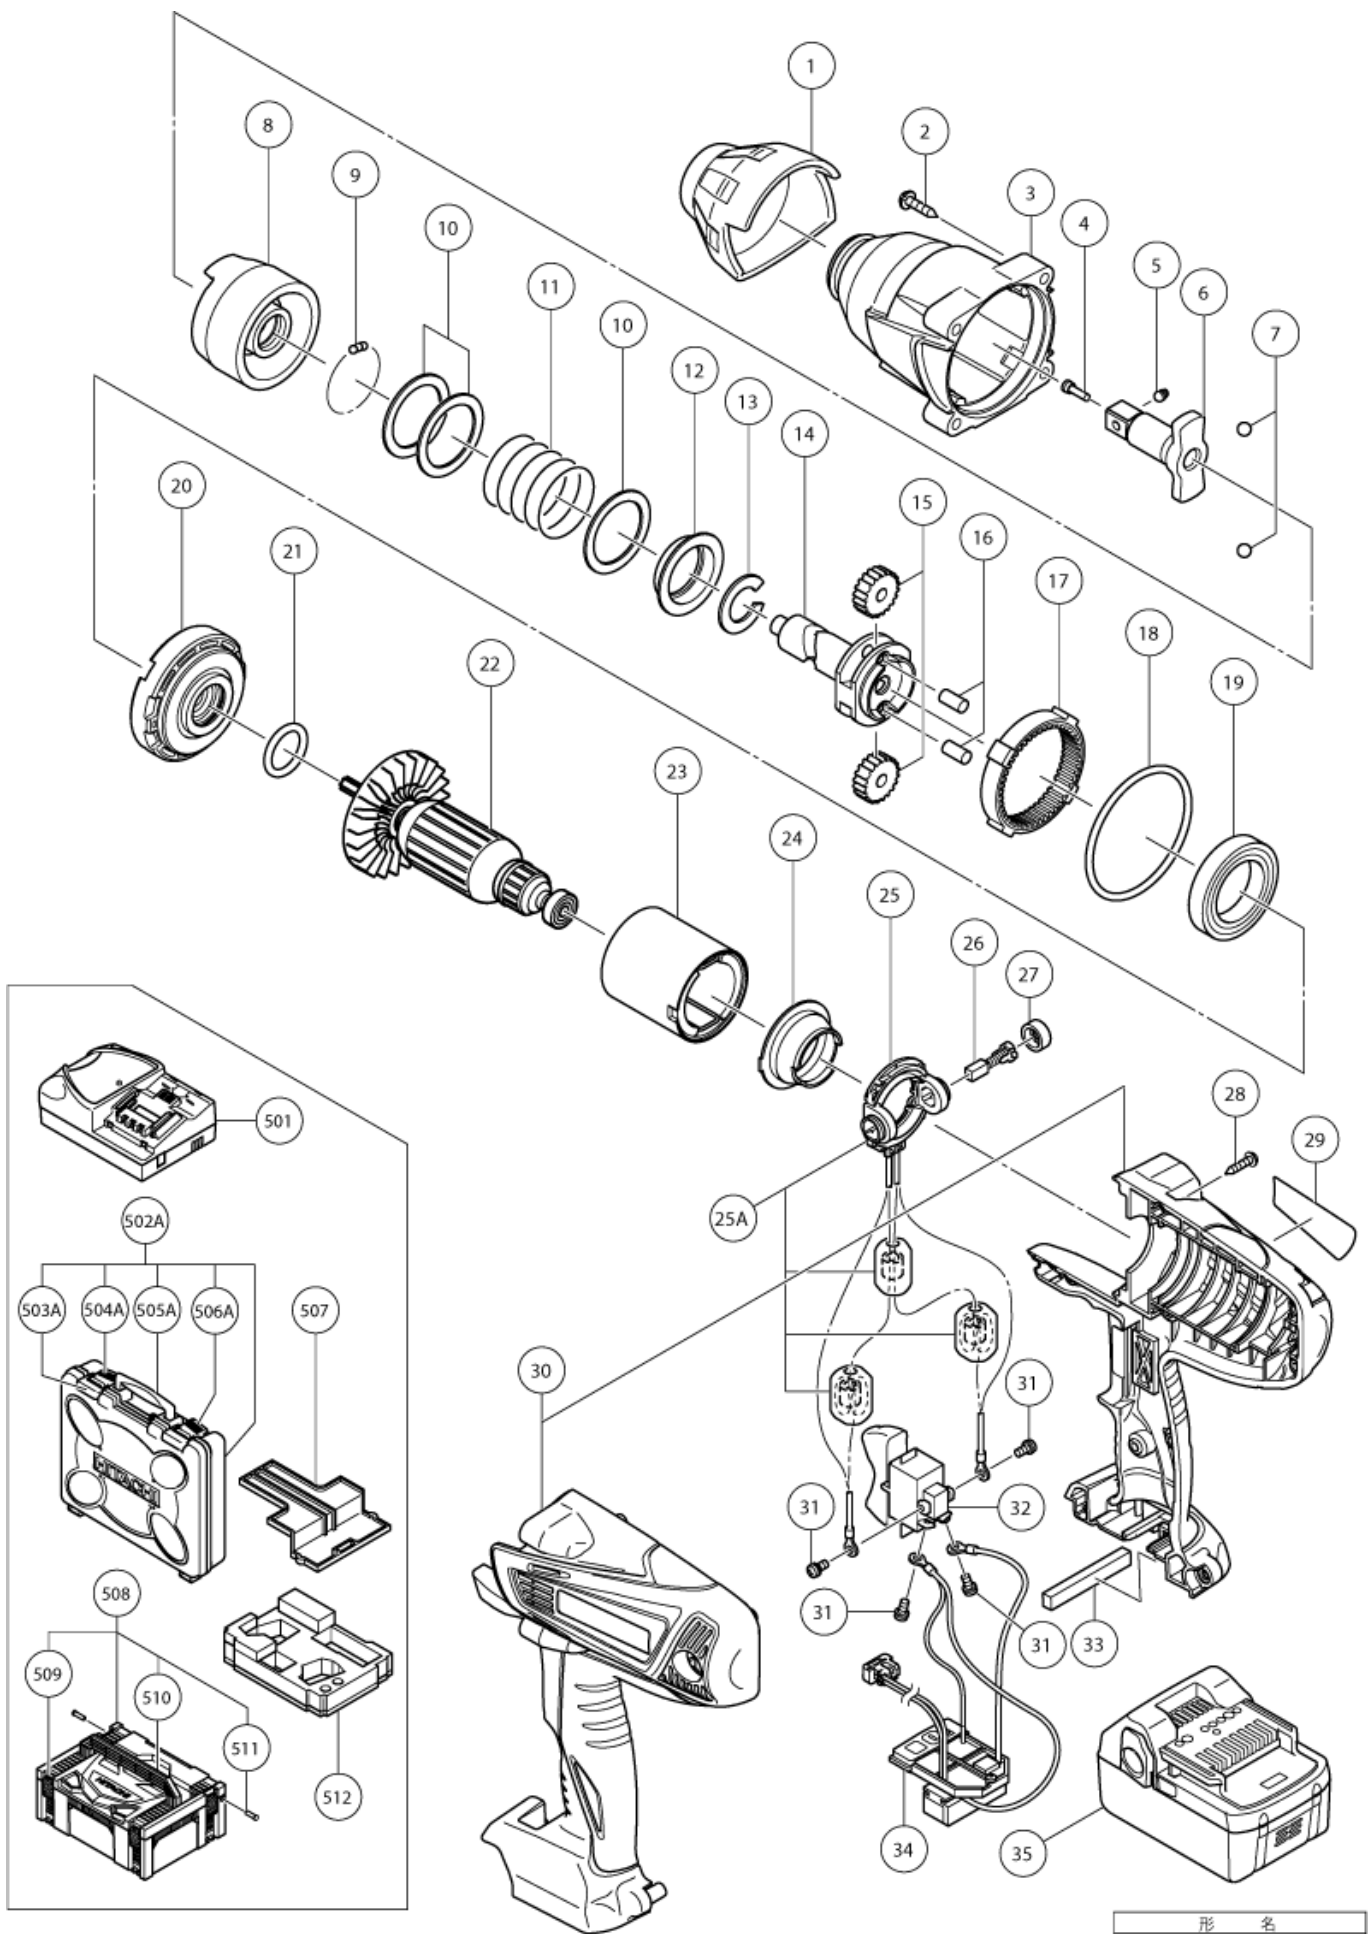

nÂ°	Artikel	Aantal gebruikt
	OPTIONAL ACCESSORIES	0
	STANDARD ACCESSORIES	0
1	333809 FRONT CAP	1
2	334307 TAPPING SCREW (W/SP. WASHER) D5X35(BLACK)	4
3	333798 HAMMER CASE	1
4	324257 PIN RETAINER (B)	1
5	324256 PLUNGER (B)	1
6	334308 ANVIL (C)	1
7	959150 STEEL BALL D6.35 (10 PCS.)	2
8	333799 HAMMER	1
9	959155 STEEL BALL D3.97 (10 PCS.)	3
10	333800 WASHER (J)	1
11	333801 HAMMER SPRING	1
12	333802 WASHER (S)	1
13	333803 STOPPER	1
14	333804 SPINDLE	1
15	333805 IDLE GEAR SET (2 PCS.)	2
16	333806 NEEDLE ROLLER (A)	2
17	333807 RING GEAR	1
18	878863 O-RING (S-70)	1
19	334310 BALL BEARING 61907 (GB)	1
20	333808 INNER COVER	1
21	878609 O-RING (S-24)	1
22	360922 ARMATURE (D0.9-5T)	1
23	333796 MAGNET	1
24	333797 DUST GUARD FIN	1
25	334311 BRUSH BLOCK	1
25A	334894 BRUSH BLOCK SET	1
26	999100 CARBON BRUSH (1 PAIR)	2
27	319847 BRUSH CAP	2
28	301653 TAPPING SCREW (W/FLANGE) D4X20 (BLACK)	9
29	NAME PLATE	1
30	333794 HOUSING SET (A+B)	1
31	307887 MACHINE SCREW (W/WASHER) M3.5X6	4
32	333795 SWITCH (2P SCREW TYPE)	1
33	334312 RUBBER CUSHION (A)	1
34	334313 CONTROLLER TERMINAL SET	1
35	330068 BATTERY BSL 1830 (EUROPE,AUS,NZL)	2

nÂ°	Artikel	Aantal gebruikt
623	955150 HEX. SOCKET ASS'Y (LONG) 19MMX75L	1
624	955151 HEX. SOCKET ASS'Y (LONG) 21MMX75L	1
625	955147 HEX. SOCKET ASS'Y (LONG) 26MMX75L	1
626	985197 HEX. SOCKET ASS'Y (LONG) 30MMX75L	1
627	955153 UNIVERSAL JOINT PIN	1
628	309922 GREASE FOR IMPACT DRIVER (500G)	1

Rev.4

形名
WR18DSHL